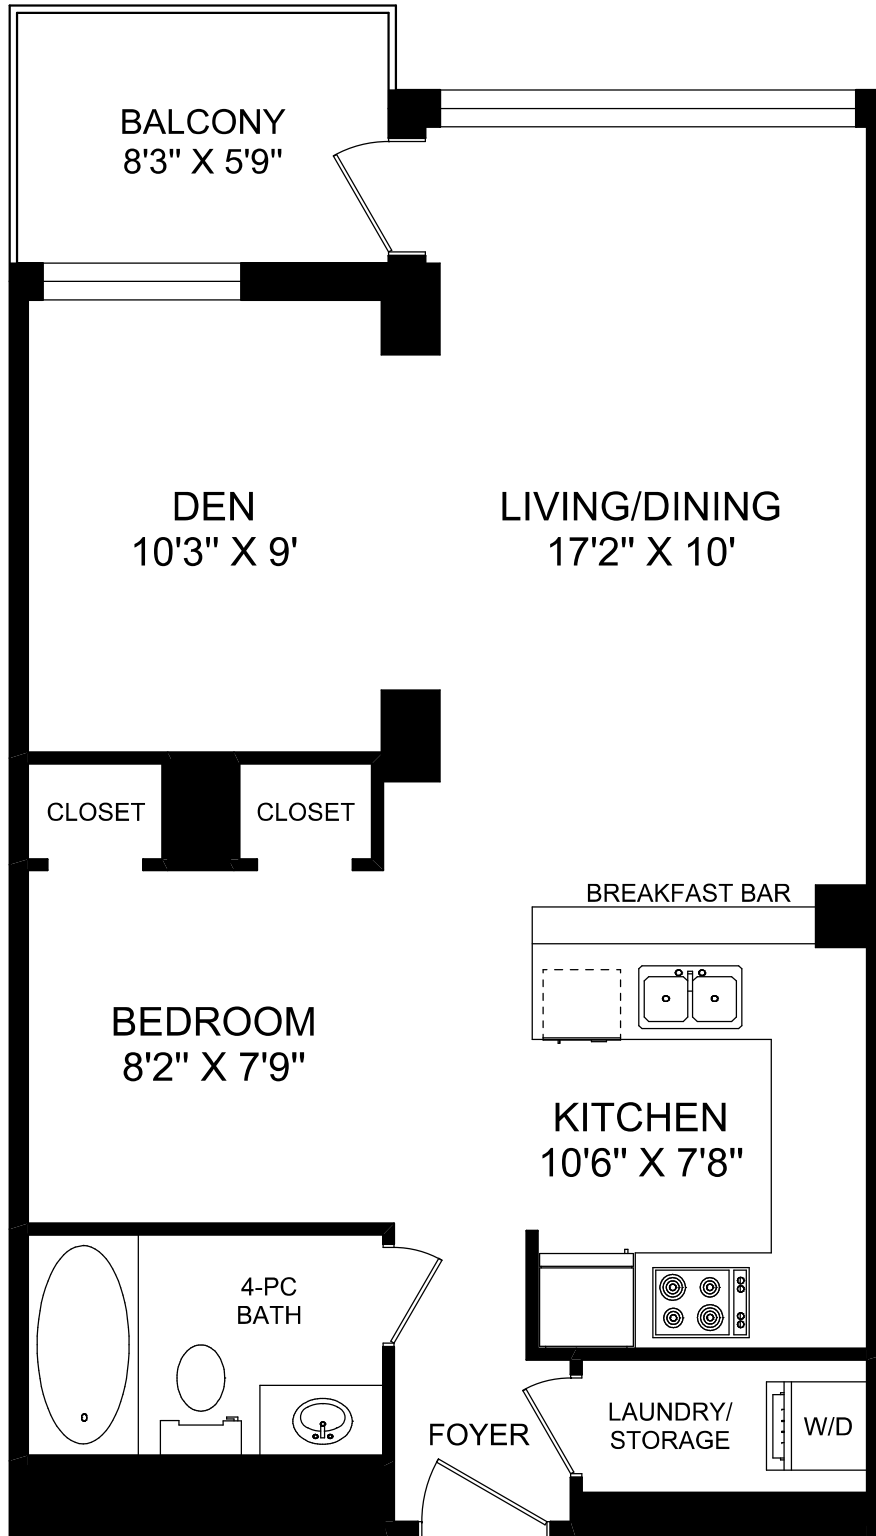

1 BEDFORD ROAD, SUITE 718

FEET

(CEILING HEIGHT : 9'-0")

TRUPLAN

416 573 2096

E & O.E

Floorplan may not be 100% accurate.