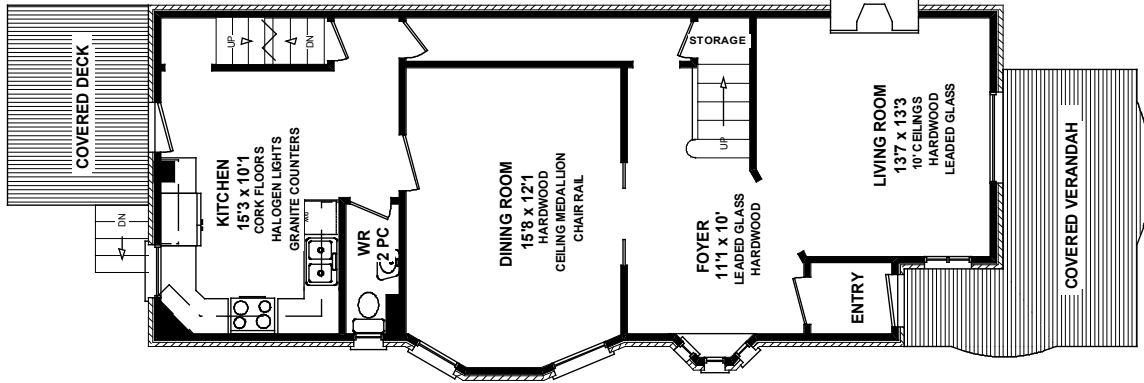

106 BERNARD AVENUE

LOWER LEVEL
993 SQ. FT

MAIN FLOOR
955 SQ. FT

SECOND FLOOR
967 SQ. FT

Please Note: Measurements may not be 100% accurate. Floor Plans are provided for convenience and are to be used as a guideline only.

FLOORPLAN PLUS 905-471-1026

THIRD FLOOR
587 SQ. FT