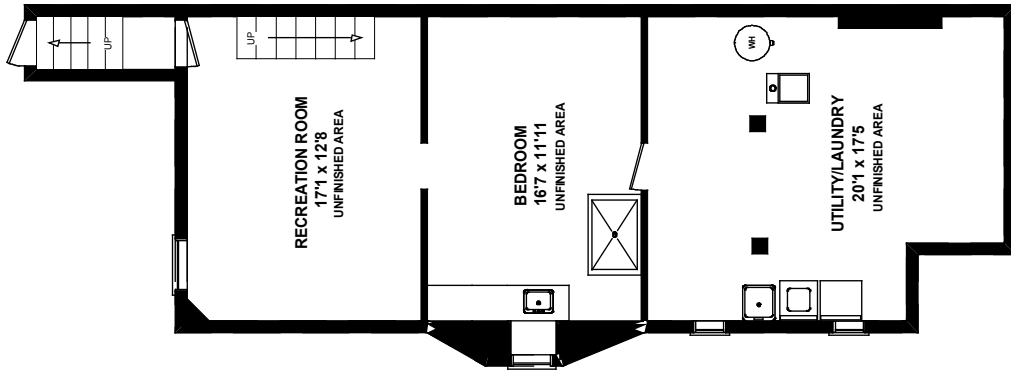

106 BERNARD AVENUE

LOWER LEVEL
993 SQ. FT

MAIN FLOOR
955 SQ. FT

SECOND FLOOR
967 SQ. FT

Please Note: Measurements may not be 100% accurate. Floor Plans are provided for convenience and are to be used as a guideline only.

FLOORPLAN PLUS 905-471-1026

THIRD FLOOR
587 SQ. FT