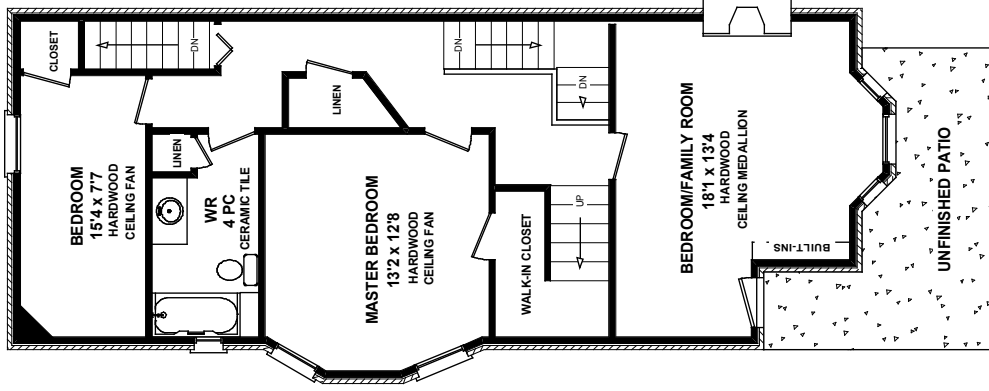

106 BERNARD AVENUE

LOWER LEVEL
993 SQ. FT

MAIN FLOOR
955 SQ. FT

SECOND FLOOR
967 SQ. FT

Please Note: Measurements may not be 100% accurate. Floor Plans are provided for convenience and are to be used as a guideline only.

FLOORPLAN PLUS 905-471-1026

THIRD FLOOR
587 SQ. FT