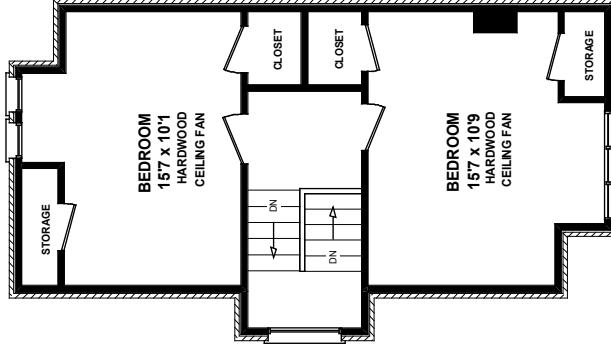

106 BERNARD AVENUE

LOWER LEVEL
993 SQ. FT

MAIN FLOOR
955 SQ. FT

SECOND FLOOR
967 SQ. FT

Please Note: Measurements may not be 100% accurate. Floor Plans are provided for convenience and are to be used as a guideline only.

FLOORPLAN PLUS 905-471-1026

THIRD FLOOR
587 SQ. FT