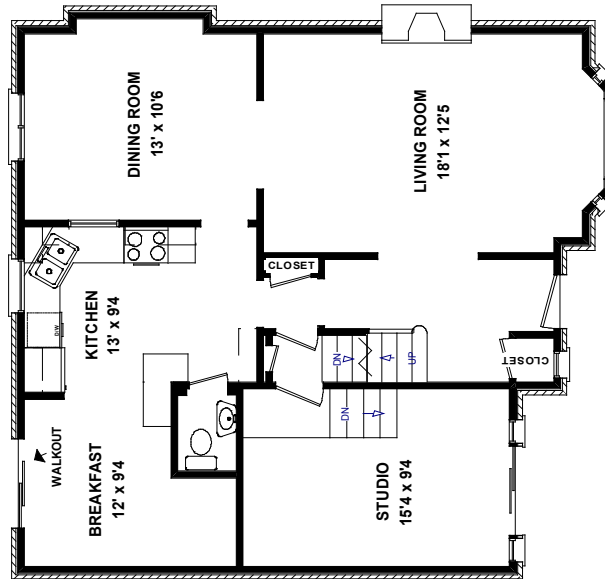

10 NINA STREET

Please Note: Measurements may not be 100% accurate. Floor Plans are provided for convenience and are to be used as a guideline only.

FLOORPLAN PLUS 905-471-1026

LOWER LEVEL  
817 SQ FT

SECOND FLOOR  
1005 SQ FT

MAIN FLOOR  
1005 SQ FT