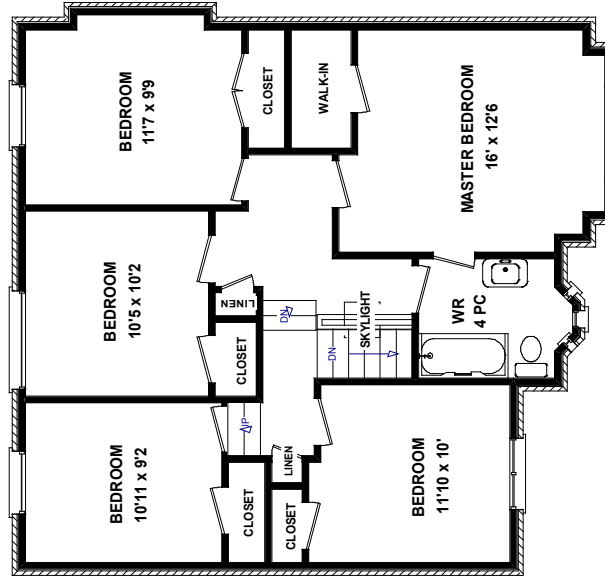

10 NINA STREET

Please Note: Measurements may not be 100% accurate. Floor Plans are provided for convenience and are to be used as a guideline only.

FLOORPLAN PLUS 905-471-1026

LOWER LEVEL  
817 SQ FT

SECOND FLOOR  
1005 SQ FT

MAIN FLOOR  
1005 SQ FT