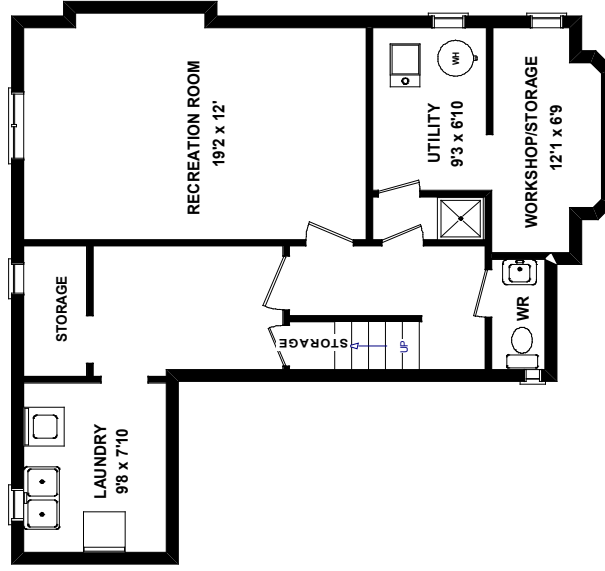

10 NINA STREET

Please Note: Measurements may not be 100% accurate. Floor Plans are provided for convenience and are to be used as a guideline only.

FLOORPLAN PLUS 905-471-1026

LOWER LEVEL  
817 SQ FT

SECOND FLOOR  
1005 SQ FT

MAIN FLOOR  
1005 SQ FT