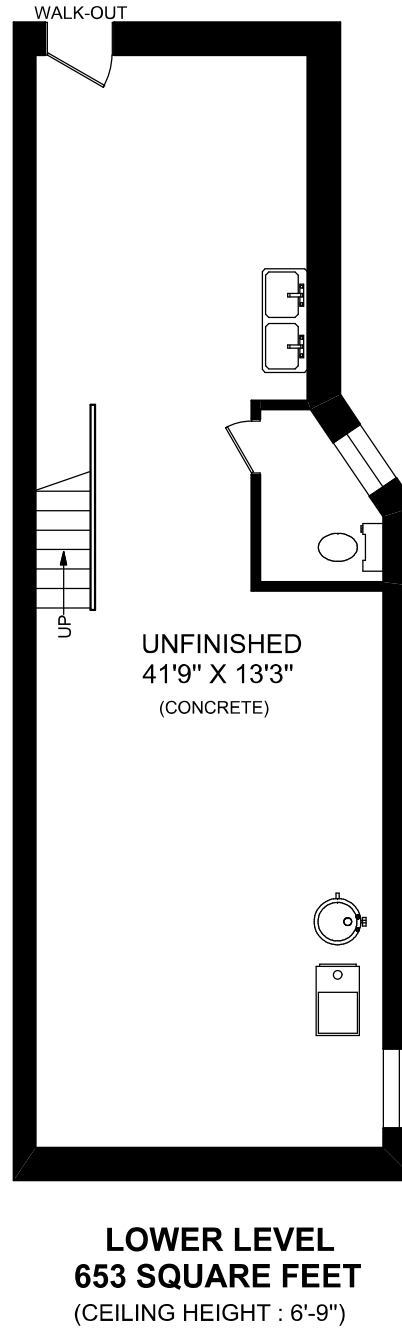

164 CHRISTIE STREET

0 5
FEET
TRUPLAN
416 573 2096
E & O.E.
Floor plan may not be 100% accurate.