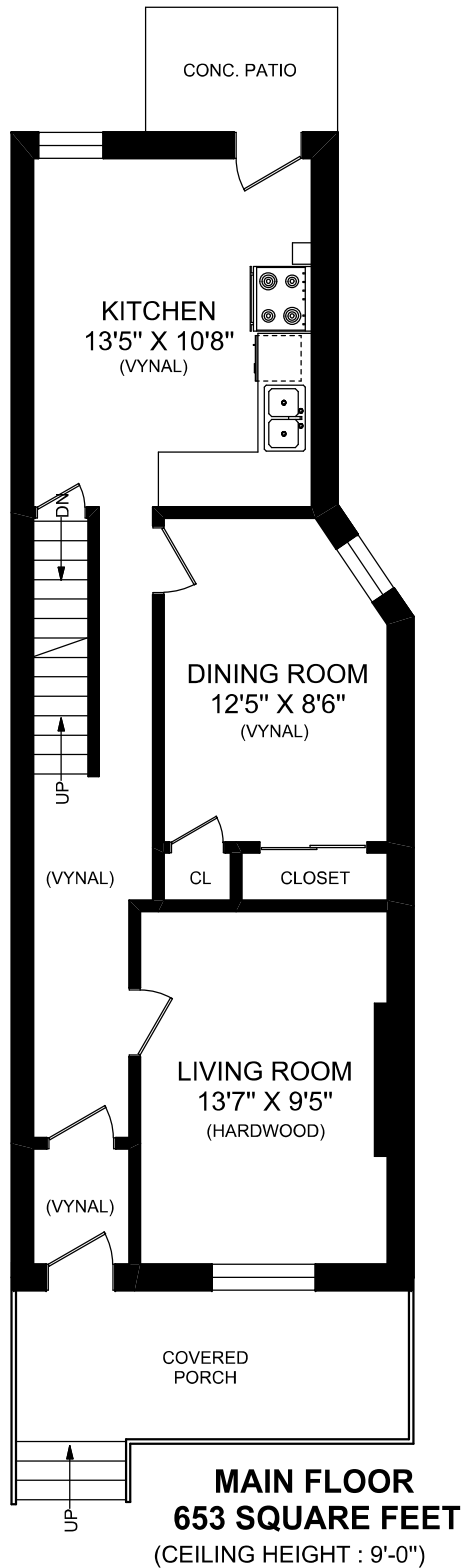

164 CHRISTIE STREET

0 5
FEET
TRUPLAN
416 573 2096
E & O.E.
Floor plan may not be 100% accurate.