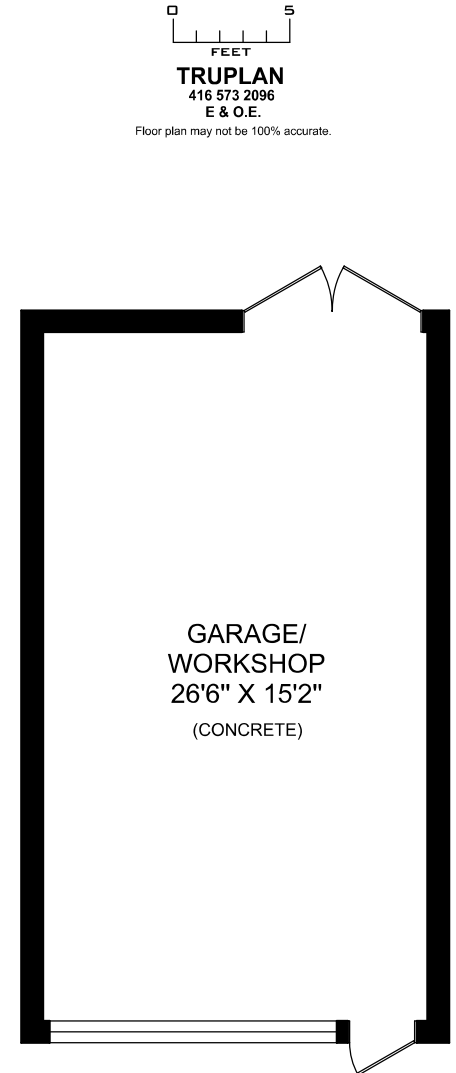

164 CHRISTIE STREET

0 5
FEET
TRUPLAN
416 573 2096
E & O.E.
Floor plan may not be 100% accurate.