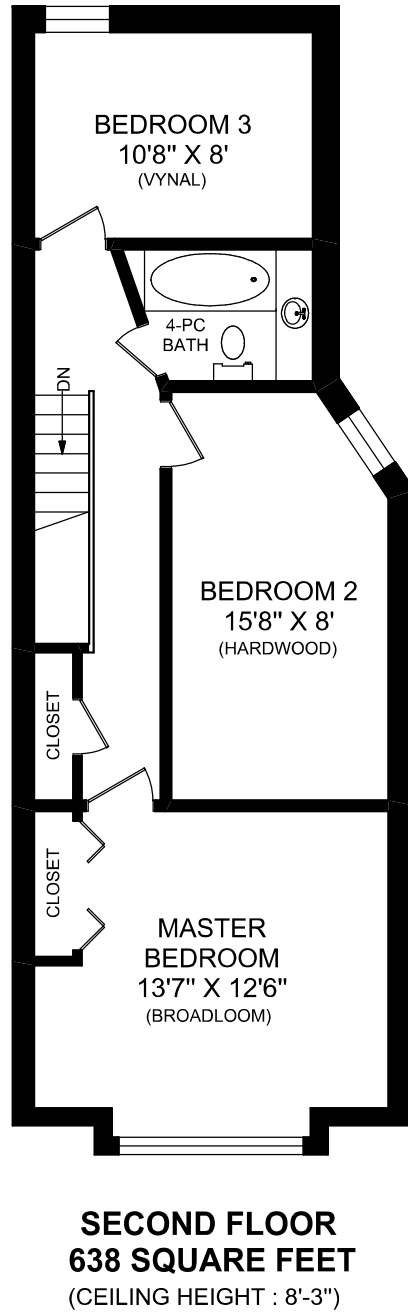

164 CHRISTIE STREET

0 5
FEET
TRUPLAN
416 573 2096
E & O.E.
Floor plan may not be 100% accurate.