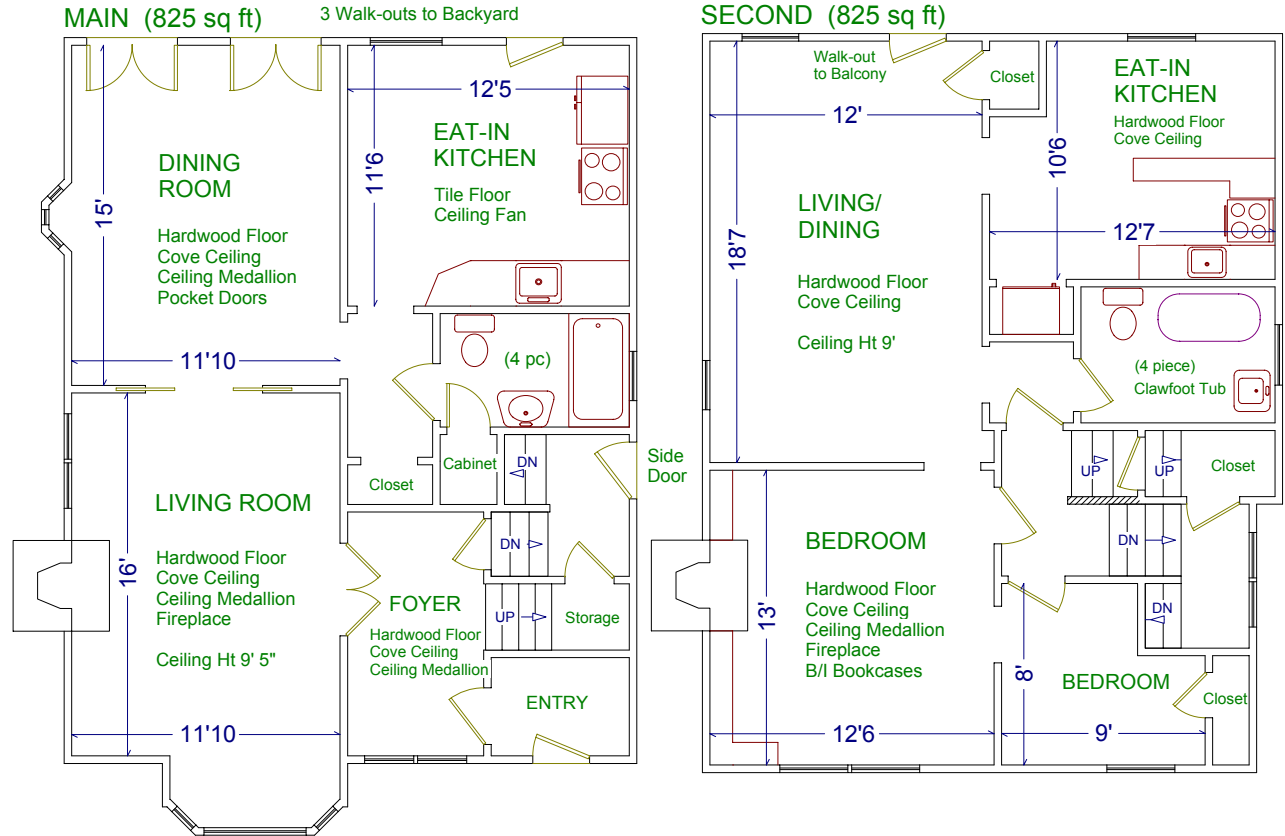

# 173 LOWTHER AVENUE

OPHIRA SUTTON

Sales Representative

(416) 966-0300

Sutton Group - Associates  
Realty Inc., Brokerage

Please note: Measurements may not be 100% accurate. Floor plans are provided for convenience and are to be used as a guideline only.