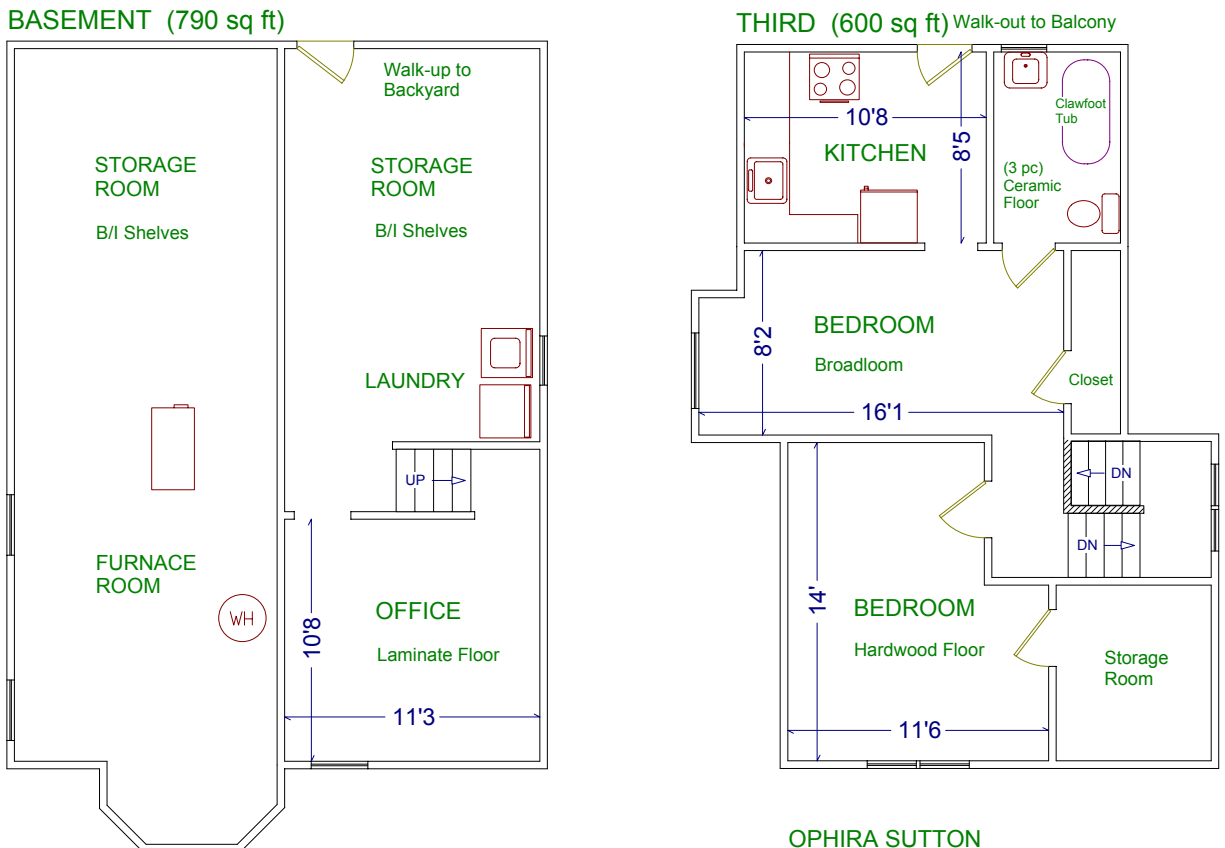

# 173 LOWTHER AVENUE

OPHIRA SUTTON

Sales Representative

(416) 966-0300

Sutton Group - Associates  
Realty Inc., Brokerage

Please note: Measurements may not be 100% accurate. Floor plans are provided for convenience and are to be used as a guideline only.