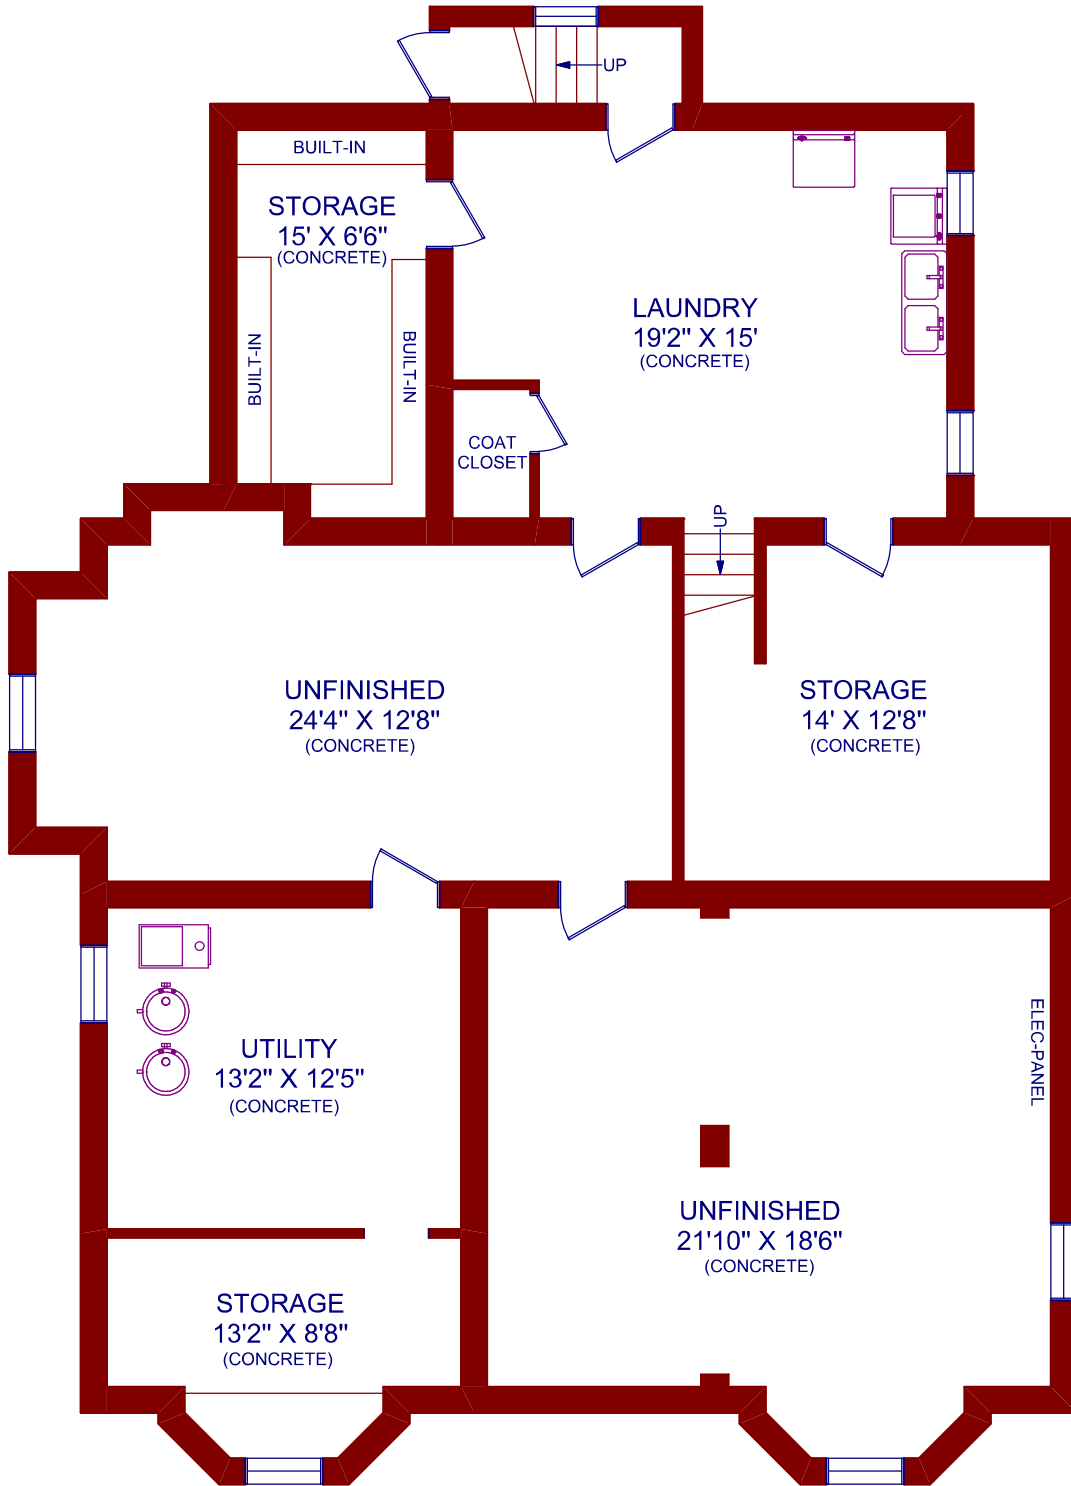

196 HIGH PARK AVENUE

LOWER LEVEL
1872 SQUARE FEET
(C.H. : 7'-0")

TRUPLAN
416 573 2096
E & O.E.

Floor plan, measurements and area may not be 100% accurate.
It is provided for visual representation only and cannot be
used for design, estimation or construction purposes.