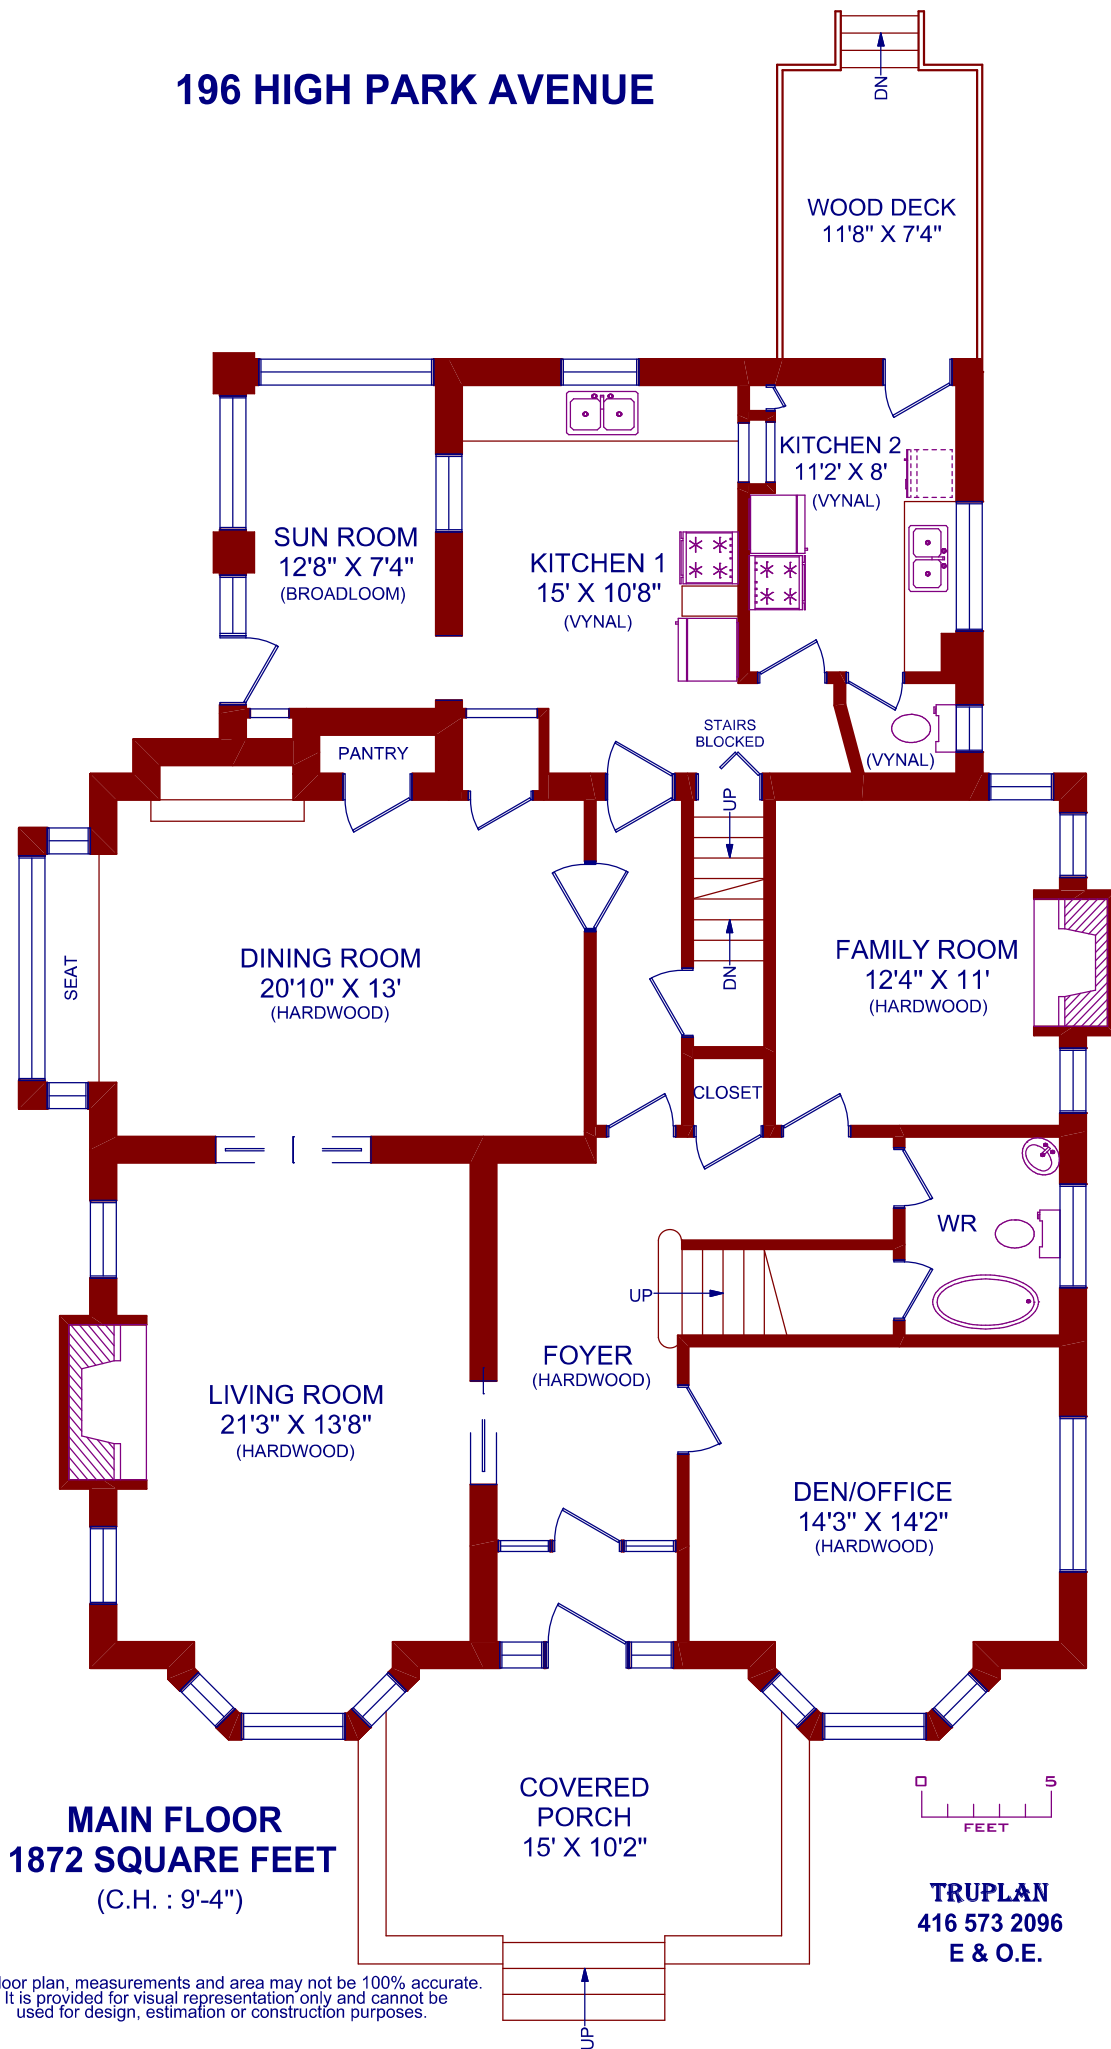

196 HIGH PARK AVENUE

MAIN FLOOR
1872 SQUARE FEET
(C.H. : 9'-4")

TRUPLAN
416 573 2096
E & O.E.

Floor plan, measurements and area may not be 100% accurate. It is provided for visual representation only and cannot be used for design, estimation or construction purposes.