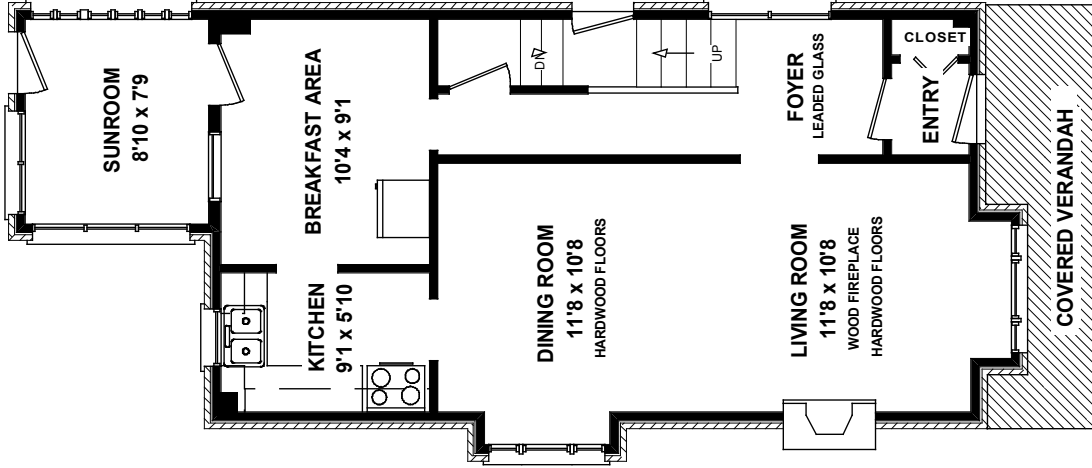

**208 ALBANY AVE**

Please Note: Measurements may not be 100% accurate. Floor Plans are provided for convenience and are to be used as a guideline only.

FLOORPLAN PLUS 905-471-1026

**LOWER LEVEL**  
653 SQ FT

**MAIN FLOOR**  
738 SQ FT

**SECOND FLOOR**  
725 SQ FT