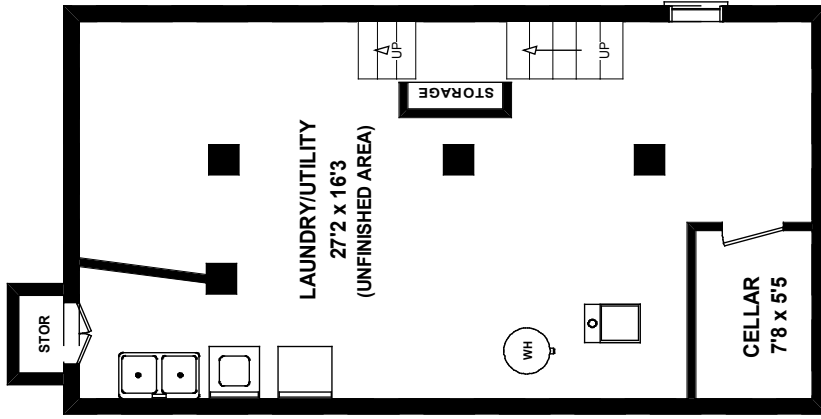

**208 ALBANY AVE**

Please Note: Measurements may not be 100% accurate. Floor Plans are provided for convenience and are to be used as a guideline only.

FLOORPLAN PLUS 905-471-1026

**LOWER LEVEL**  
653 SQ FT

**MAIN FLOOR**  
738 SQ FT

**SECOND FLOOR**  
725 SQ FT