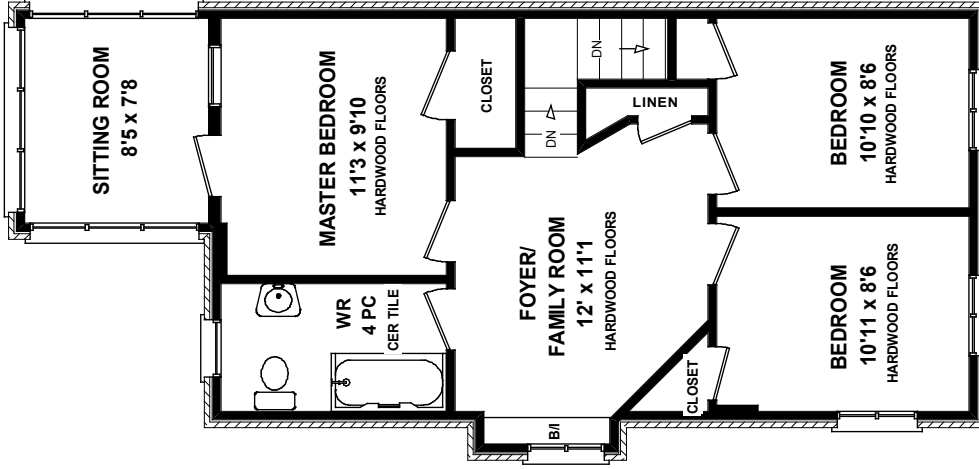

**208 ALBANY AVE**

Please Note: Measurements may not be 100% accurate. Floor Plans are provided for convenience and are to be used as a guideline only.

FLOORPLAN PLUS 905-471-1026

**LOWER LEVEL**  
653 SQ FT

**MAIN FLOOR**  
738 SQ FT

**SECOND FLOOR**  
725 SQ FT