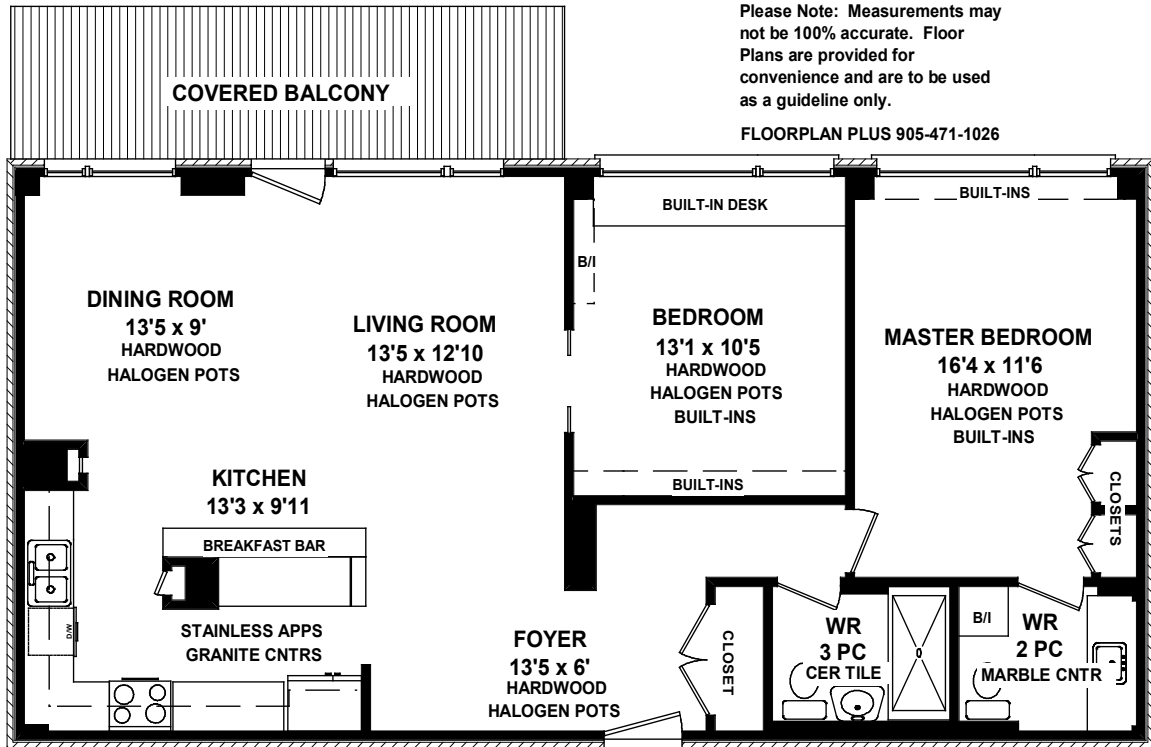

**21 DALE AVENUE
SUITE 740**

Please Note: Measurements may not be 100% accurate. Floor Plans are provided for convenience and are to be used as a guideline only.

FLOORPLAN PLUS 905-471-1026

**SUITE 740
1087 SQ FT**