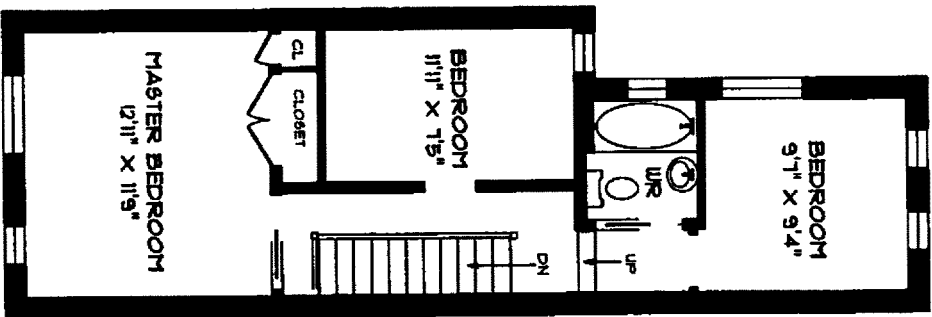

245 LIPPINCOTT STREET

STUDIO
898 SQUARE FEET

BASEMENT
405 SQUARE FEET

MAIN FLOOR
610 SQUARE FEET

SECOND FLOOR
601 SQUARE FEET