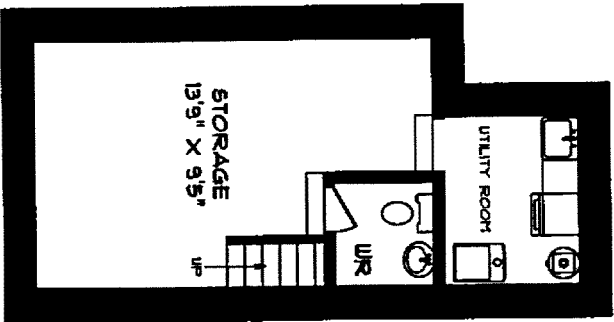

245 LIPPINCOTT STREET

STUDIO
898 SQUARE FEET

BASEMENT
405 SQUARE FEET

MAIN FLOOR
610 SQUARE FEET

SECOND FLOOR
601 SQUARE FEET