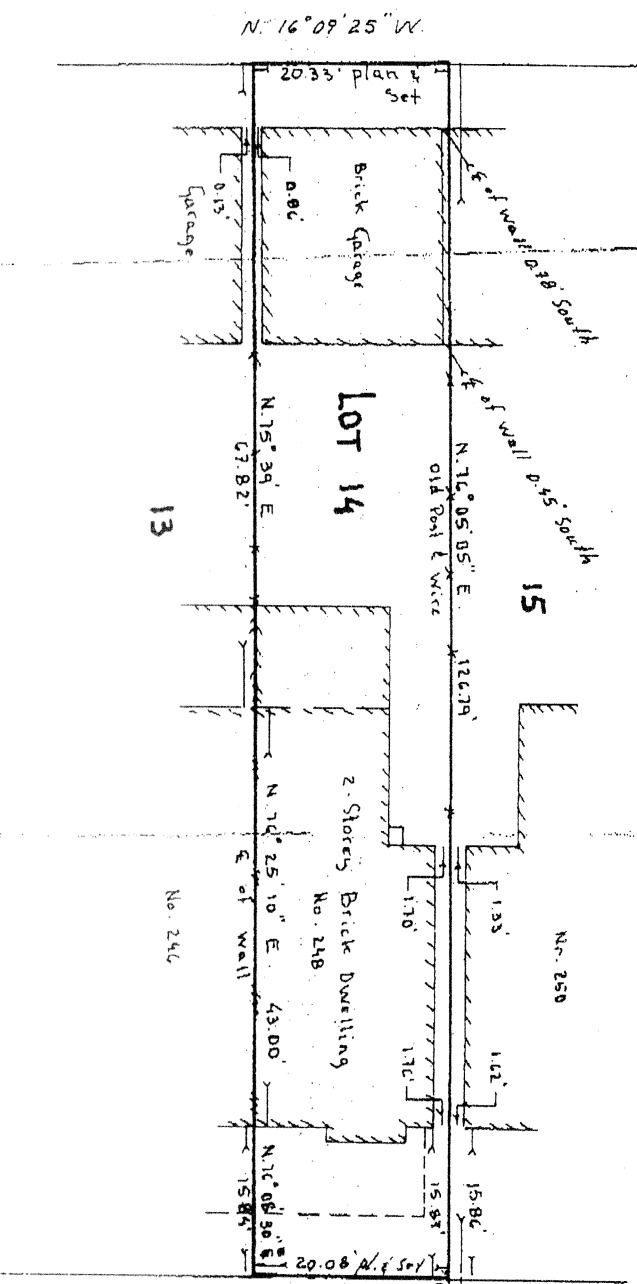

PLAN SHOWING LOT 14, REGISTERED PLAN 420
 CITY OF TORONTO
 MUNICIPALITY OF METROPOLITAN TORONTO

SCALE: 1" = 15'

DATE: August 23, 1982

L A N E

CLINTON STREET

(AS CONFIRMED BY BOUNDARIES ACT PLAN BA-1827)

HENRY J. GERRITS SURVEYING LTD.
 44 RUSCICA DRIVE
 TORONTO, ONTARIO
 M4A 1R1
 TEL: 751-1777