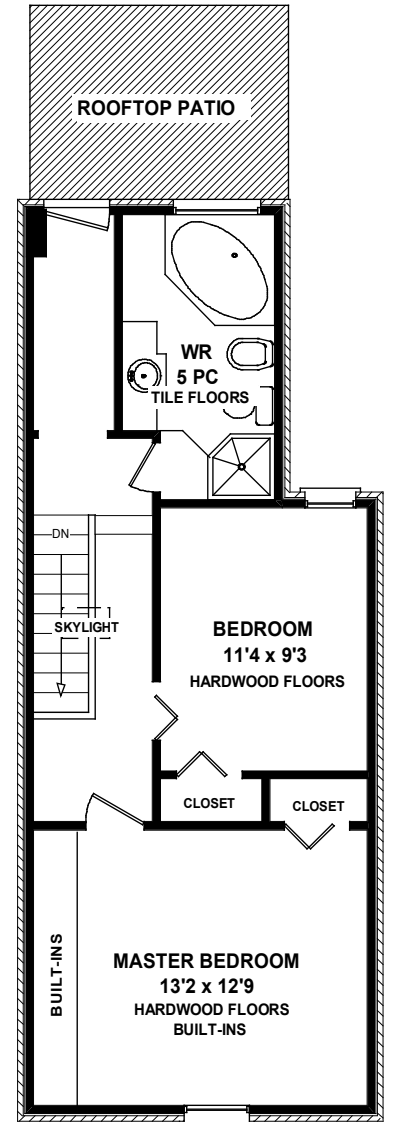

266 LIPPINCOTT STREET

Please Note: Measurements may not be 100% accurate. Floor Plans are provided for convenience and are to be used as a guideline only.

FLOORPLAN PLUS 905-471-1026

LOWER LEVEL
633 SQ FT

MAIN FLOOR
776 SQ FT

SECOND FLOOR
633 SQ FT