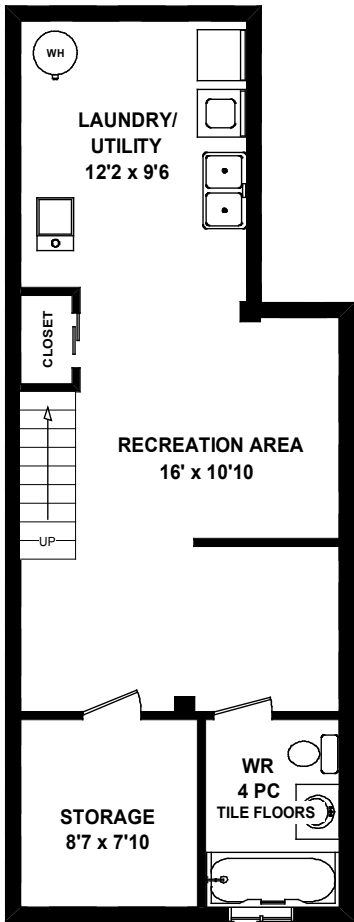

266 LIPPINCOTT STREET

Please Note: Measurements may not be 100% accurate. Floor Plans are provided for convenience and are to be used as a guideline only.

FLOORPLAN PLUS 905-471-1026

LOWER LEVEL
633 SQ FT

MAIN FLOOR
776 SQ FT

SECOND FLOOR
633 SQ FT