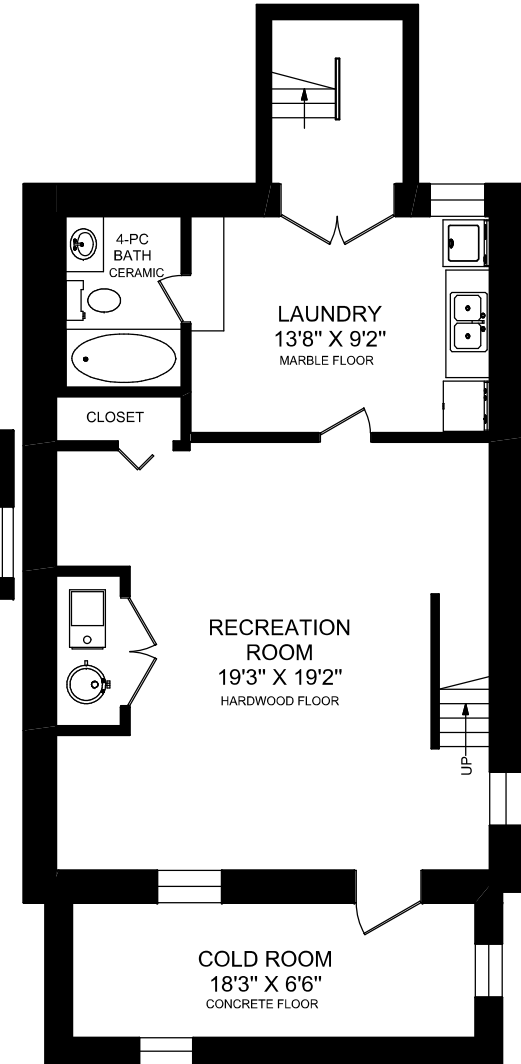

302 GRACE STREET

TRUPLAN
416 573 2096
E & O.E.

Floor plan may not be 100% accurate.