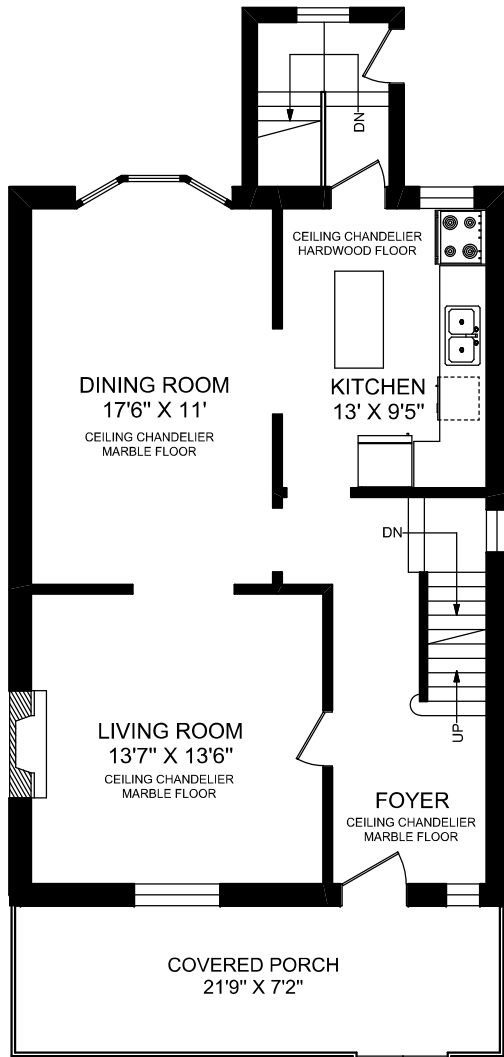

302 GRACE STREET

TRUPLAN
416 573 2096
E & O.E.

Floor plan may not be 100% accurate.