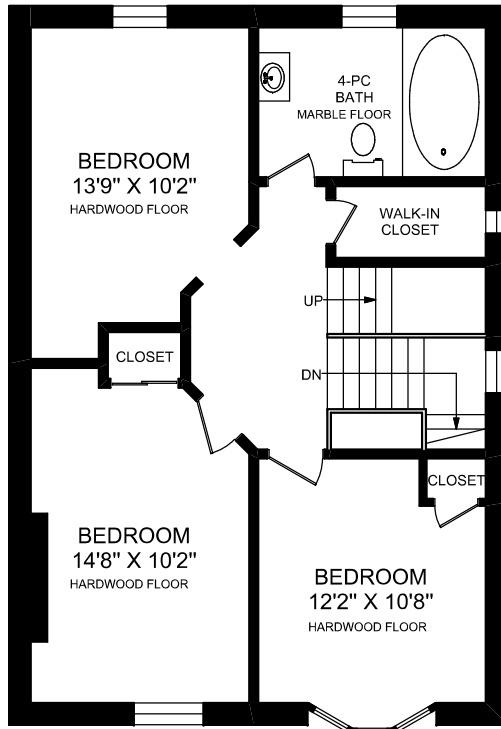

302 GRACE STREET

TRUPLAN
416 573 2096
E & O.E.

Floor plan may not be 100% accurate.