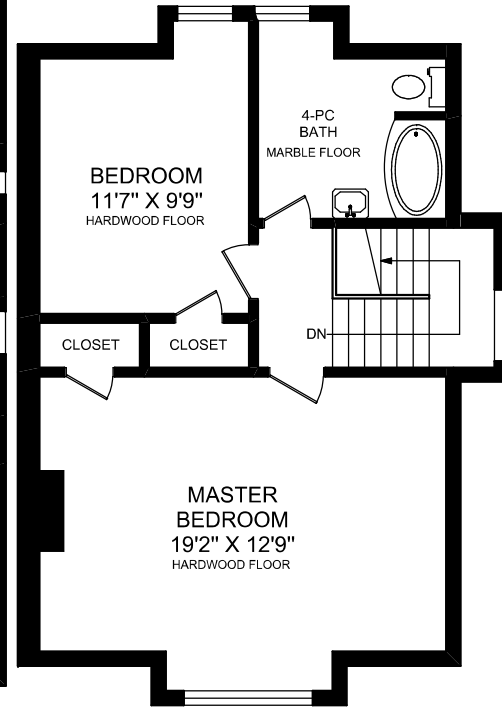

302 GRACE STREET

TRUPLAN
416 573 2096
E & O.E.

Floor plan may not be 100% accurate.