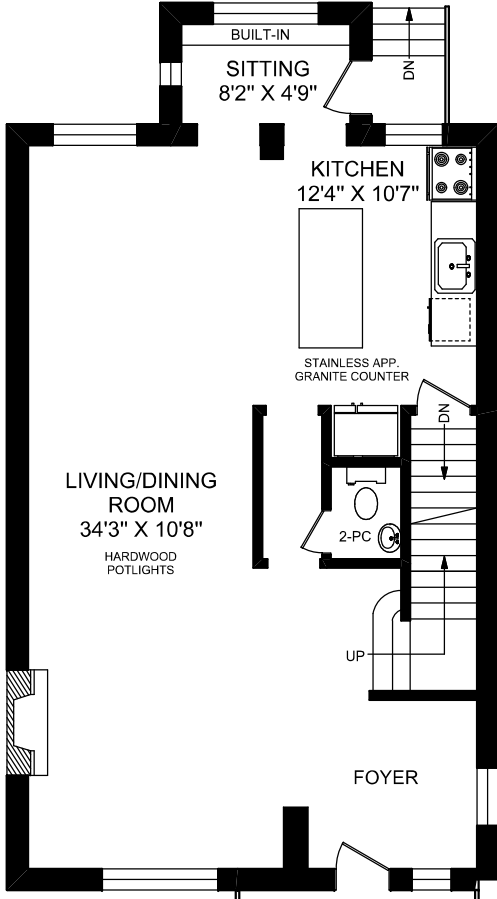

310 ST GEORGE STREET

0 5
FEET
TRUPLAN
416 573 2096
E & O.E.
Floor plan may not be 100% accurate.

5

5