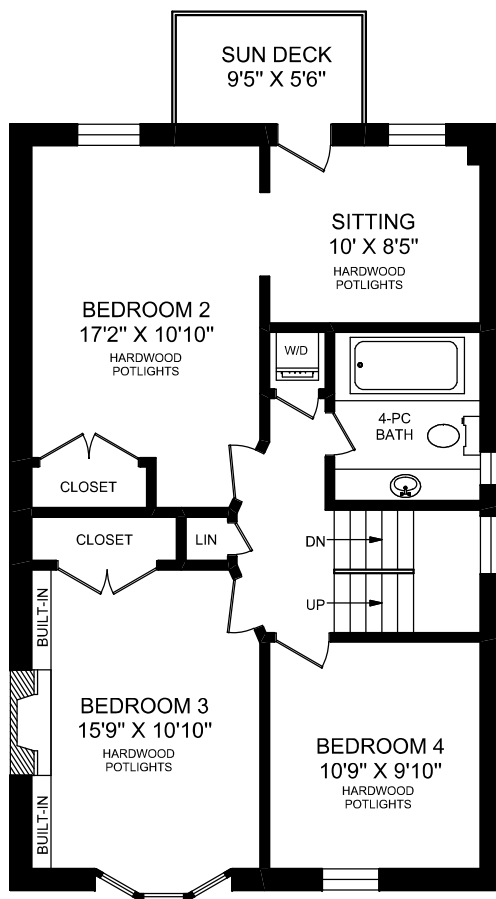

310 ST GEORGE STREET

0 5
FEET
TRUPLAN
416 573 2096
E & O.E.
Floor plan may not be 100% accurate.

5

5