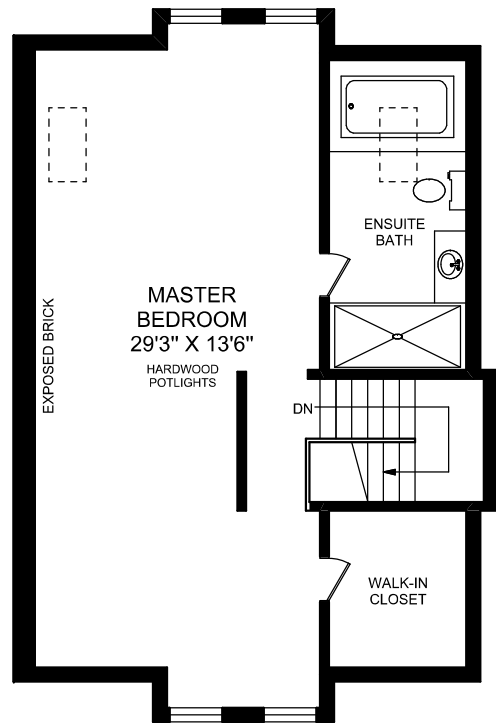

310 ST GEORGE STREET

0 5
FEET
TRUPLAN
416 573 2096
E & O.E.
Floor plan may not be 100% accurate.

5

5