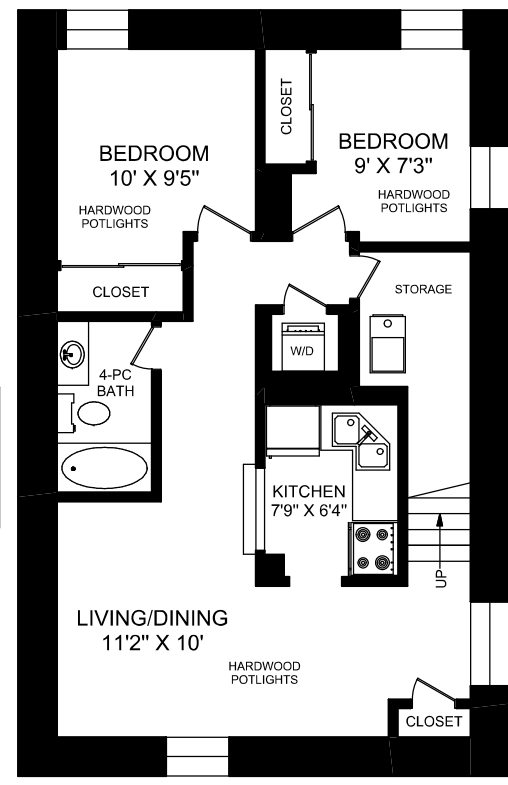

310 ST GEORGE STREET

0 5
FEET
TRUPLAN
416 573 2096
E & O.E.
Floor plan may not be 100% accurate.

5

5