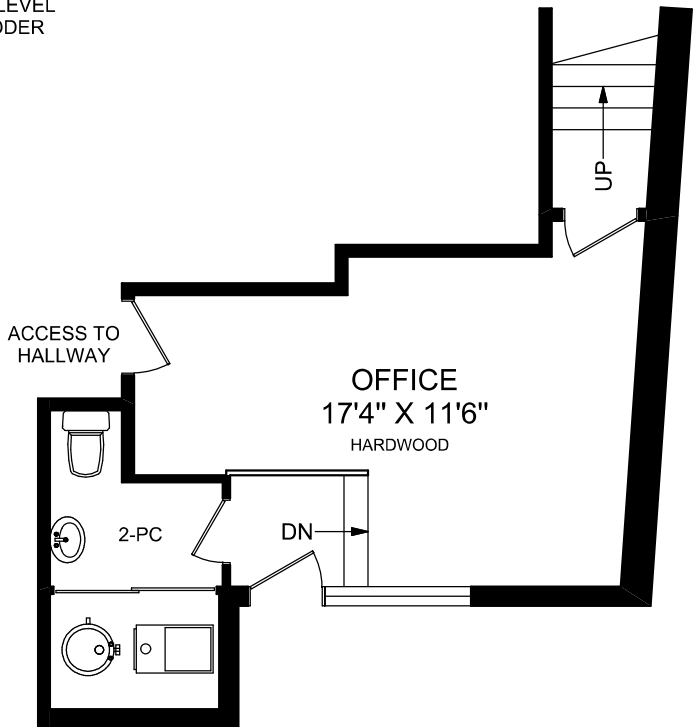

330 DAVENPORT ROAD, SUITE 101

MAIN LEVEL
947 SQUARE FEET
(CEILING HEIGHT : 9'-9")

truPlan

416 573 2096

E & O.E.

Floor plan may not be 100% accurate.

LOWER LEVEL
282 SQUARE FEET
(CEILING HEIGHT : 8'-0")