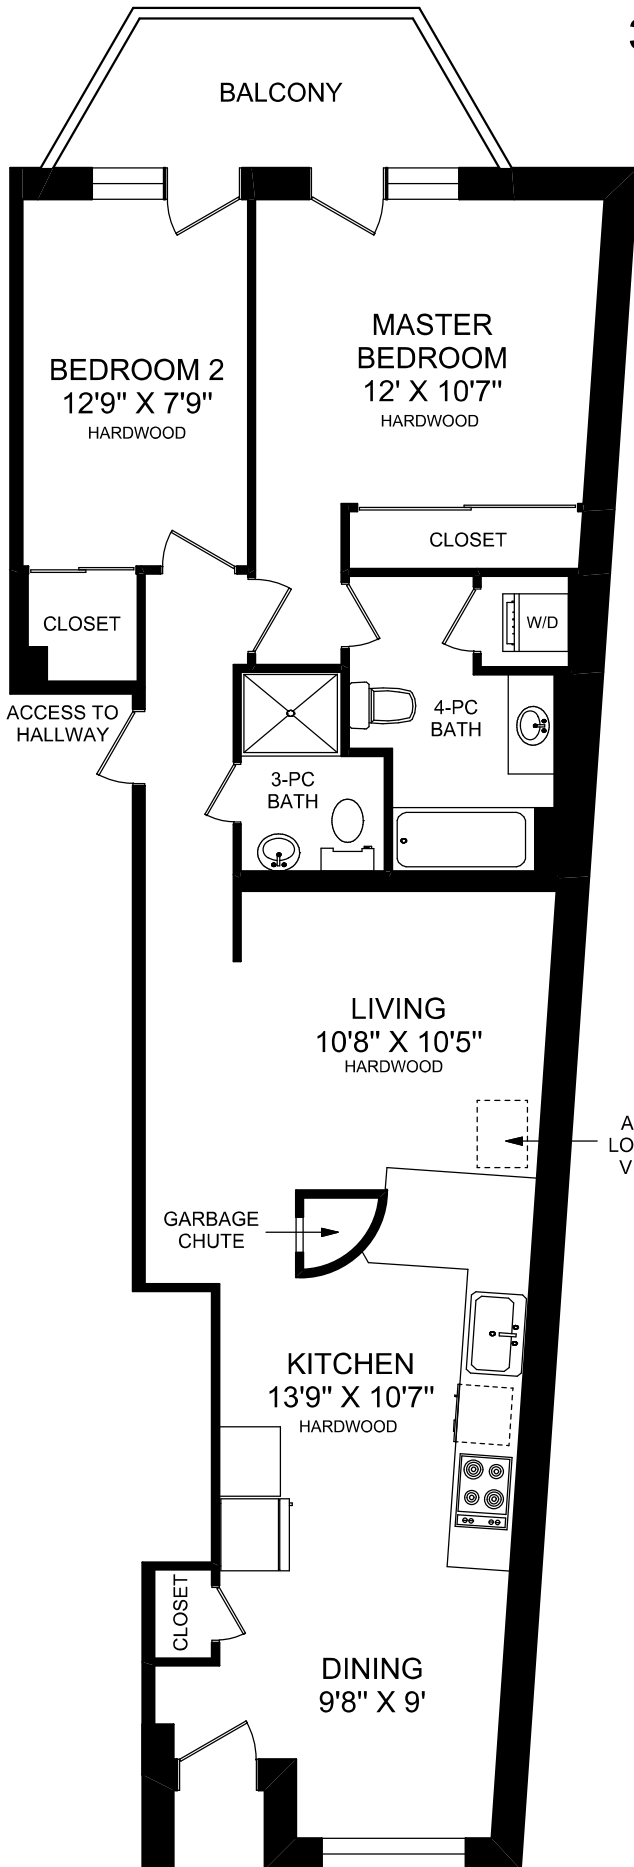

330 DAVENPORT ROAD, SUITE 101

MAIN LEVEL
947 SQUARE FEET
(CEILING HEIGHT : 9'-9")

truPlan

416 573 2096

E & O.E.

Floor plan may not be 100% accurate.

LOWER LEVEL
282 SQUARE FEET
(CEILING HEIGHT : 8'-0")