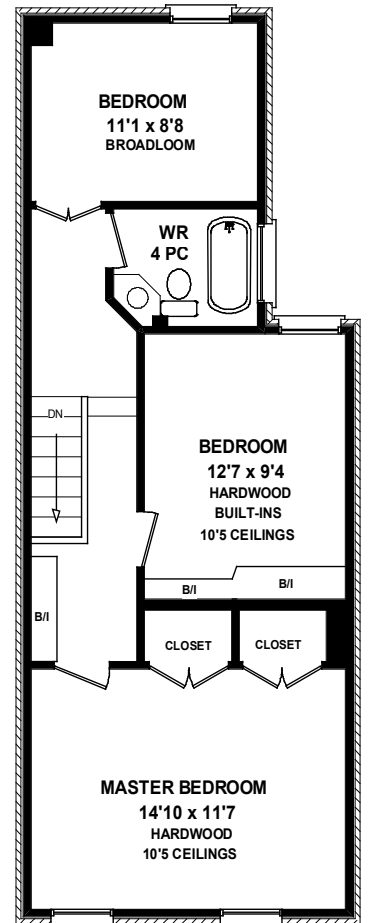

37 OLIVE AVENUE

Please Note: Measurements may not be 100% accurate. Floor Plans are provided for convenience and are to be used as a guideline only.

FLOORPLAN PLUS 905-471-1026

LOWER LEVEL
658 SQ FT

MAIN FLOOR
672 SQ FT

SECOND FLOOR
658 SQ FT