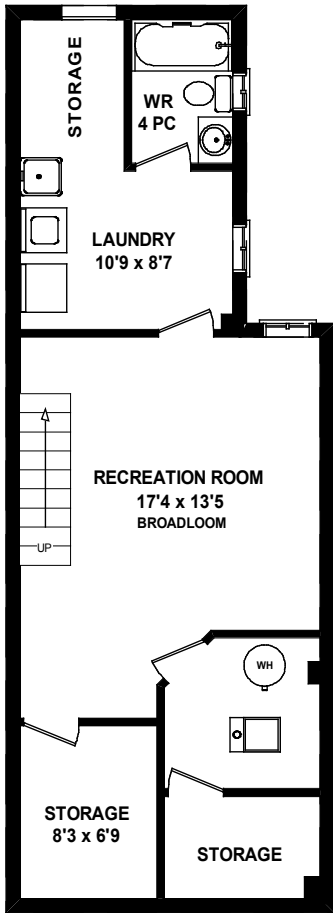

37 OLIVE AVENUE

Please Note: Measurements may not be 100% accurate. Floor Plans are provided for convenience and are to be used as a guideline only.

FLOORPLAN PLUS 905-471-1026

LOWER LEVEL
658 SQ FT

MAIN FLOOR
672 SQ FT

SECOND FLOOR
658 SQ FT