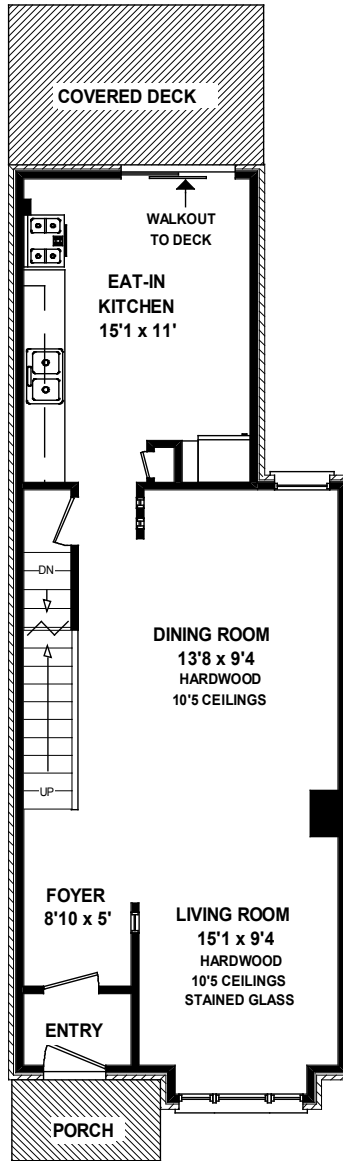

37 OLIVE AVENUE

Please Note: Measurements may not be 100% accurate. Floor Plans are provided for convenience and are to be used as a guideline only.

FLOORPLAN PLUS 905-471-1026

LOWER LEVEL
658 SQ FT

MAIN FLOOR
672 SQ FT

SECOND FLOOR
658 SQ FT