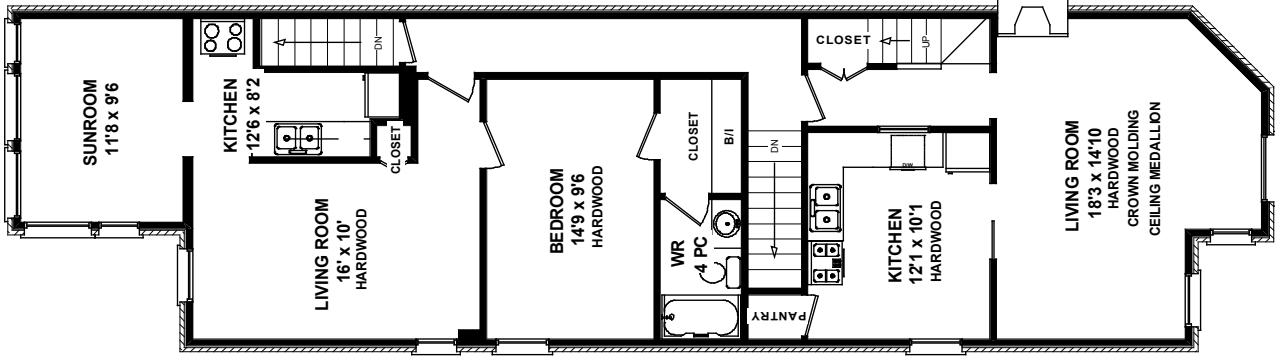

430 MARKHAM STREET

Please Note: Measurements may not be 100% accurate. Floor Plans are provided for convenience and are to be used as a guideline only.
FLOORPLAN PLUS 905-471-1026

THIRD FLOOR
551 SQ FT

SECOND FLOOR
1331 SQ FT

MAIN FLOOR
1297 SQ FT

LOWER LEVEL
1263 SQ FT