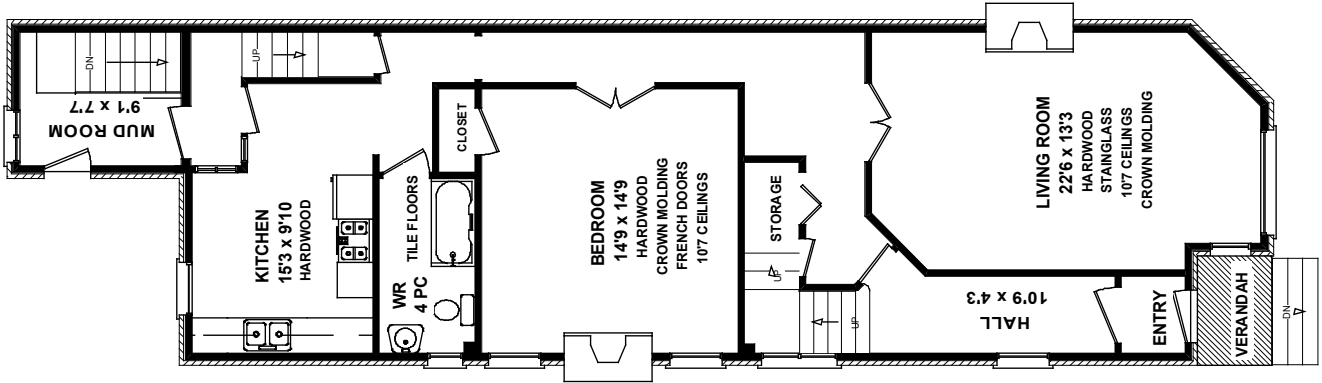

430 MARKHAM STREET

Please Note: Measurements may not be 100% accurate. Floor Plans are provided for convenience and are to be used as a guideline only.
FLOORPLAN PLUS 905-471-1026

THIRD FLOOR
551 SQ FT

SECOND FLOOR
1331 SQ FT

MAIN FLOOR
1297 SQ FT

LOWER LEVEL
1263 SQ FT