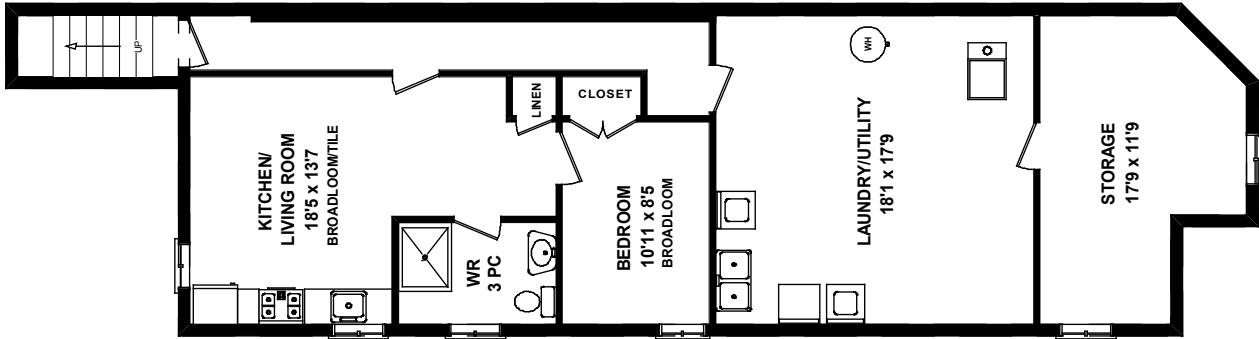

430 MARKHAM STREET

Please Note: Measurements may not be 100% accurate. Floor Plans are provided for convenience and are to be used as a guideline only.
FLOORPLAN PLUS 905-471-1026

THIRD FLOOR
551 SQ FT

SECOND FLOOR
1331 SQ FT

MAIN FLOOR
1297 SQ FT

LOWER LEVEL
1263 SQ FT