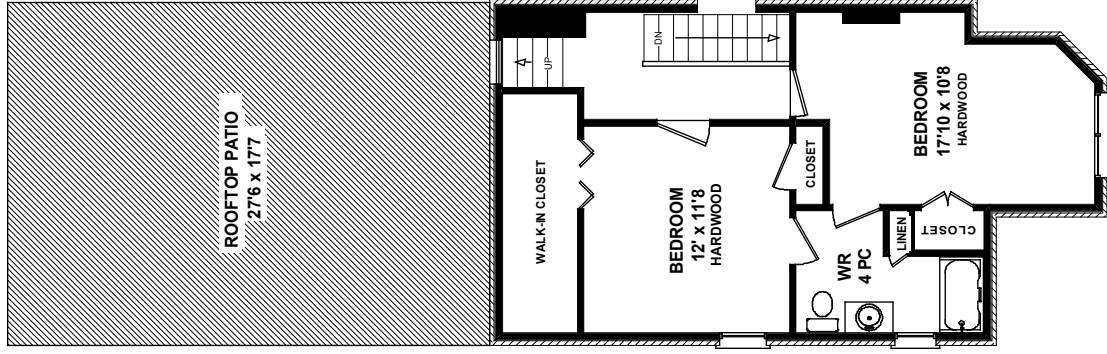

430 MARKHAM STREET

Please Note: Measurements may not be 100% accurate. Floor Plans are provided for convenience and are to be used as a guideline only.
FLOORPLAN PLUS 905-471-1026

THIRD FLOOR
551 SQ FT

SECOND FLOOR
1331 SQ FT

MAIN FLOOR
1297 SQ FT

LOWER LEVEL
1263 SQ FT