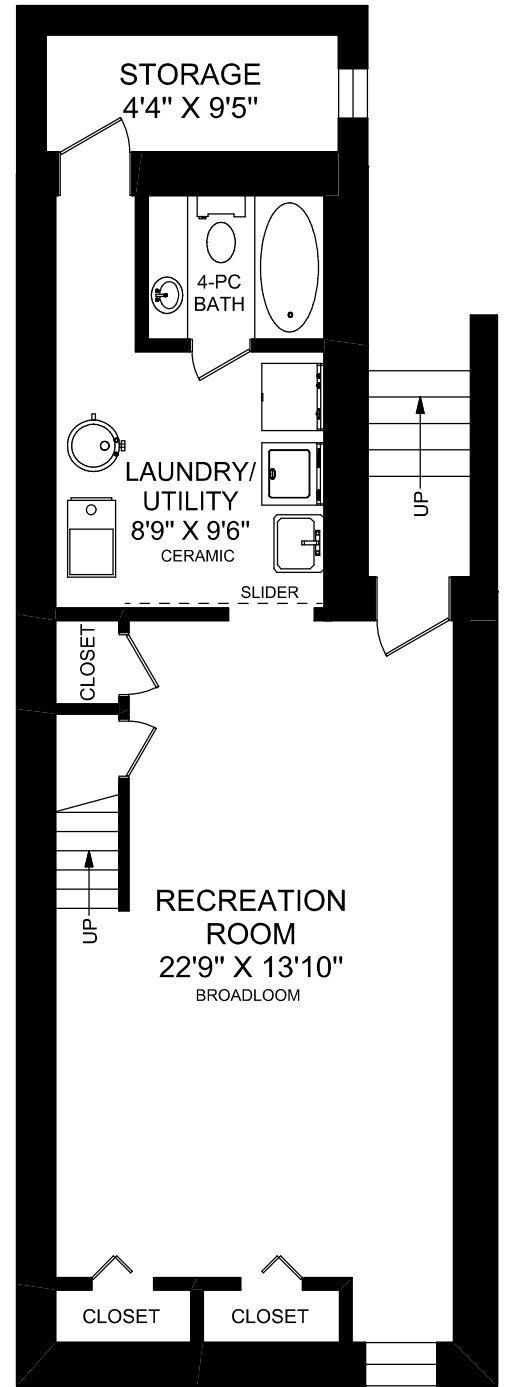

# 482 CLINTON STREET

**MAIN FLOOR**  
**712 SQUARE FEET**  
 (CEILING HEIGHT : 9'-0")

**SECOND FLOOR**  
**647 SQUARE FEET**  
 (CEILING HEIGHT : 8'-0")

**LOWER LEVEL**  
**712 SQUARE FEET**  
 (CEILING HEIGHT : 6'-9")

**TRUPLAN**  
 416 573 2096  
 E & O.E.

Floor plan may not be 100% accurate.