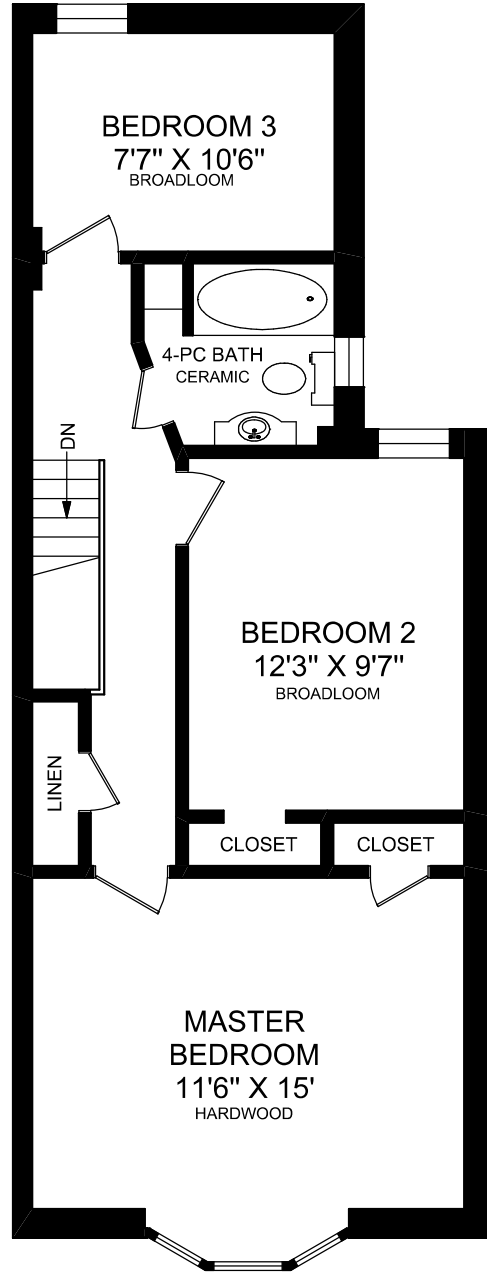

# 482 CLINTON STREET

**MAIN FLOOR**  
**712 SQUARE FEET**  
 (CEILING HEIGHT : 9'-0")

**SECOND FLOOR**  
**647 SQUARE FEET**  
 (CEILING HEIGHT : 8'-0")

**LOWER LEVEL**  
**712 SQUARE FEET**  
 (CEILING HEIGHT : 6'-9")

**TRUPLAN**  
 416 573 2096  
 E & O.E.

Floor plan may not be 100% accurate.