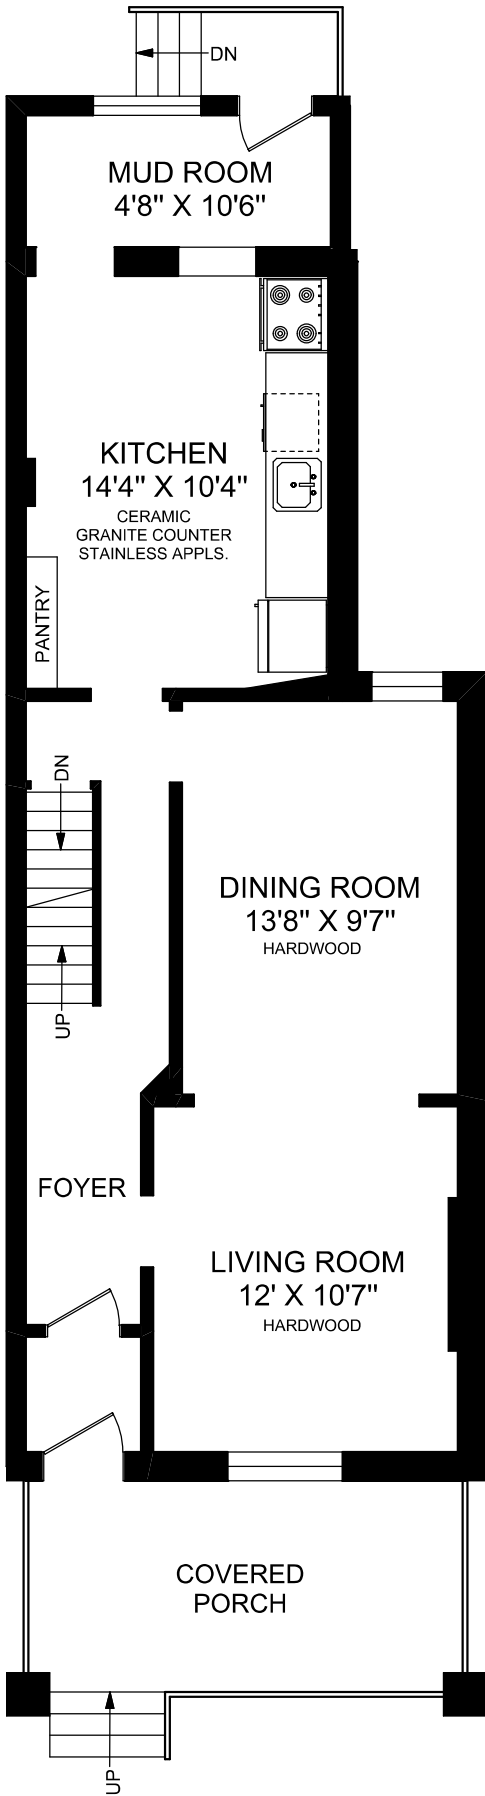

# 482 CLINTON STREET

**MAIN FLOOR**  
**712 SQUARE FEET**  
 (CEILING HEIGHT : 9'-0")

**SECOND FLOOR**  
**647 SQUARE FEET**  
 (CEILING HEIGHT : 8'-0")

**LOWER LEVEL**  
**712 SQUARE FEET**  
 (CEILING HEIGHT : 6'-9")

**TRUPLAN**  
 416 573 2096  
 E & O.E.

Floor plan may not be 100% accurate.