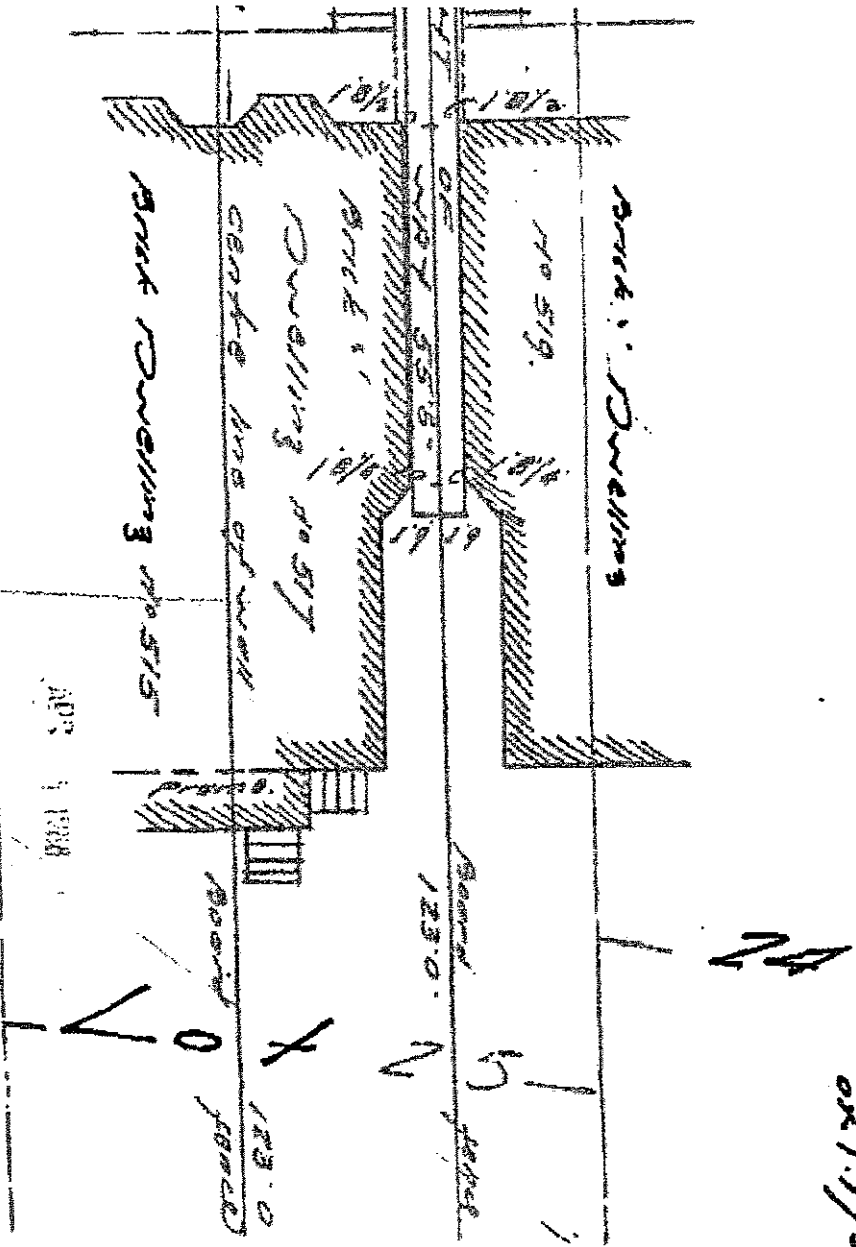

Sketch of Survey  
 of LOT 25 REG. PLAN 1152  
 City of Toronto

Made May 9th 1958

*C. Parker*

Surveyor  
 Ontario  
 021.173

GENERAL  
 PLANNING  
 DIVISION  
 CITY OF TORONTO

SCHEDULE "B"