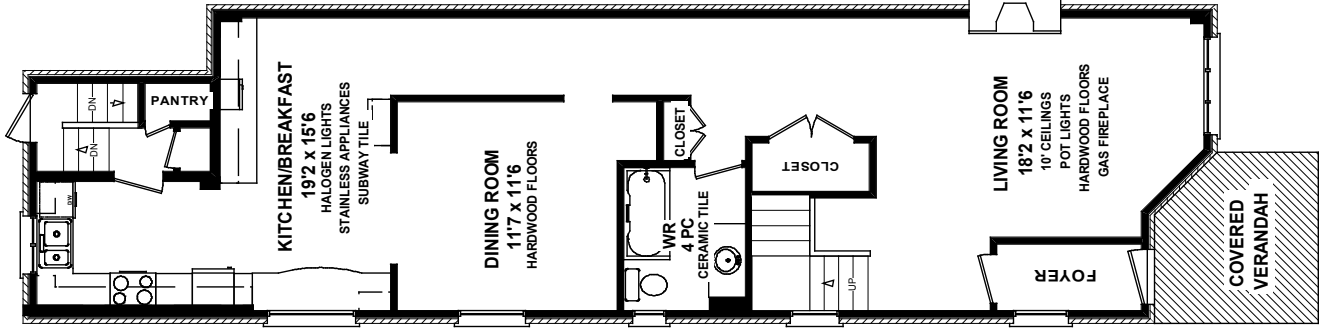

57 ALBANY AVE

MAIN FLOOR
1076 SQ FT

SECOND FLOOR
1033 SQ FT

THIRD FLOOR
541 SQ FT

LOWER LEVEL
984 SQ FT

Please Note: Measurements may not be 100% accurate. Floor Plans are provided for convenience and are to be used as a guideline only.
FLOORPLAN PLUS 905-471-1026