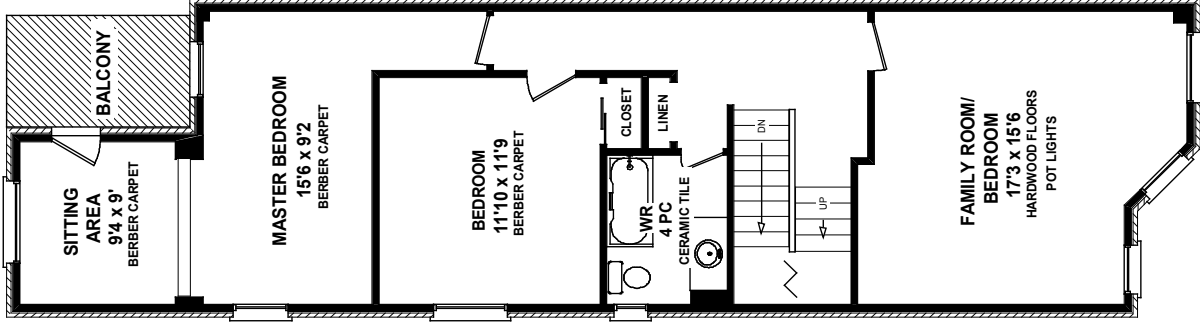

57 ALBANY AVE

MAIN FLOOR
1076 SQ FT

SECOND FLOOR
1033 SQ FT

THIRD FLOOR
541 SQ FT

LOWER LEVEL
984 SQ FT

Please Note: Measurements may not be 100% accurate. Floor Plans are provided for convenience and are to be used as a guideline only.
FLOORPLAN PLUS 905-471-1026