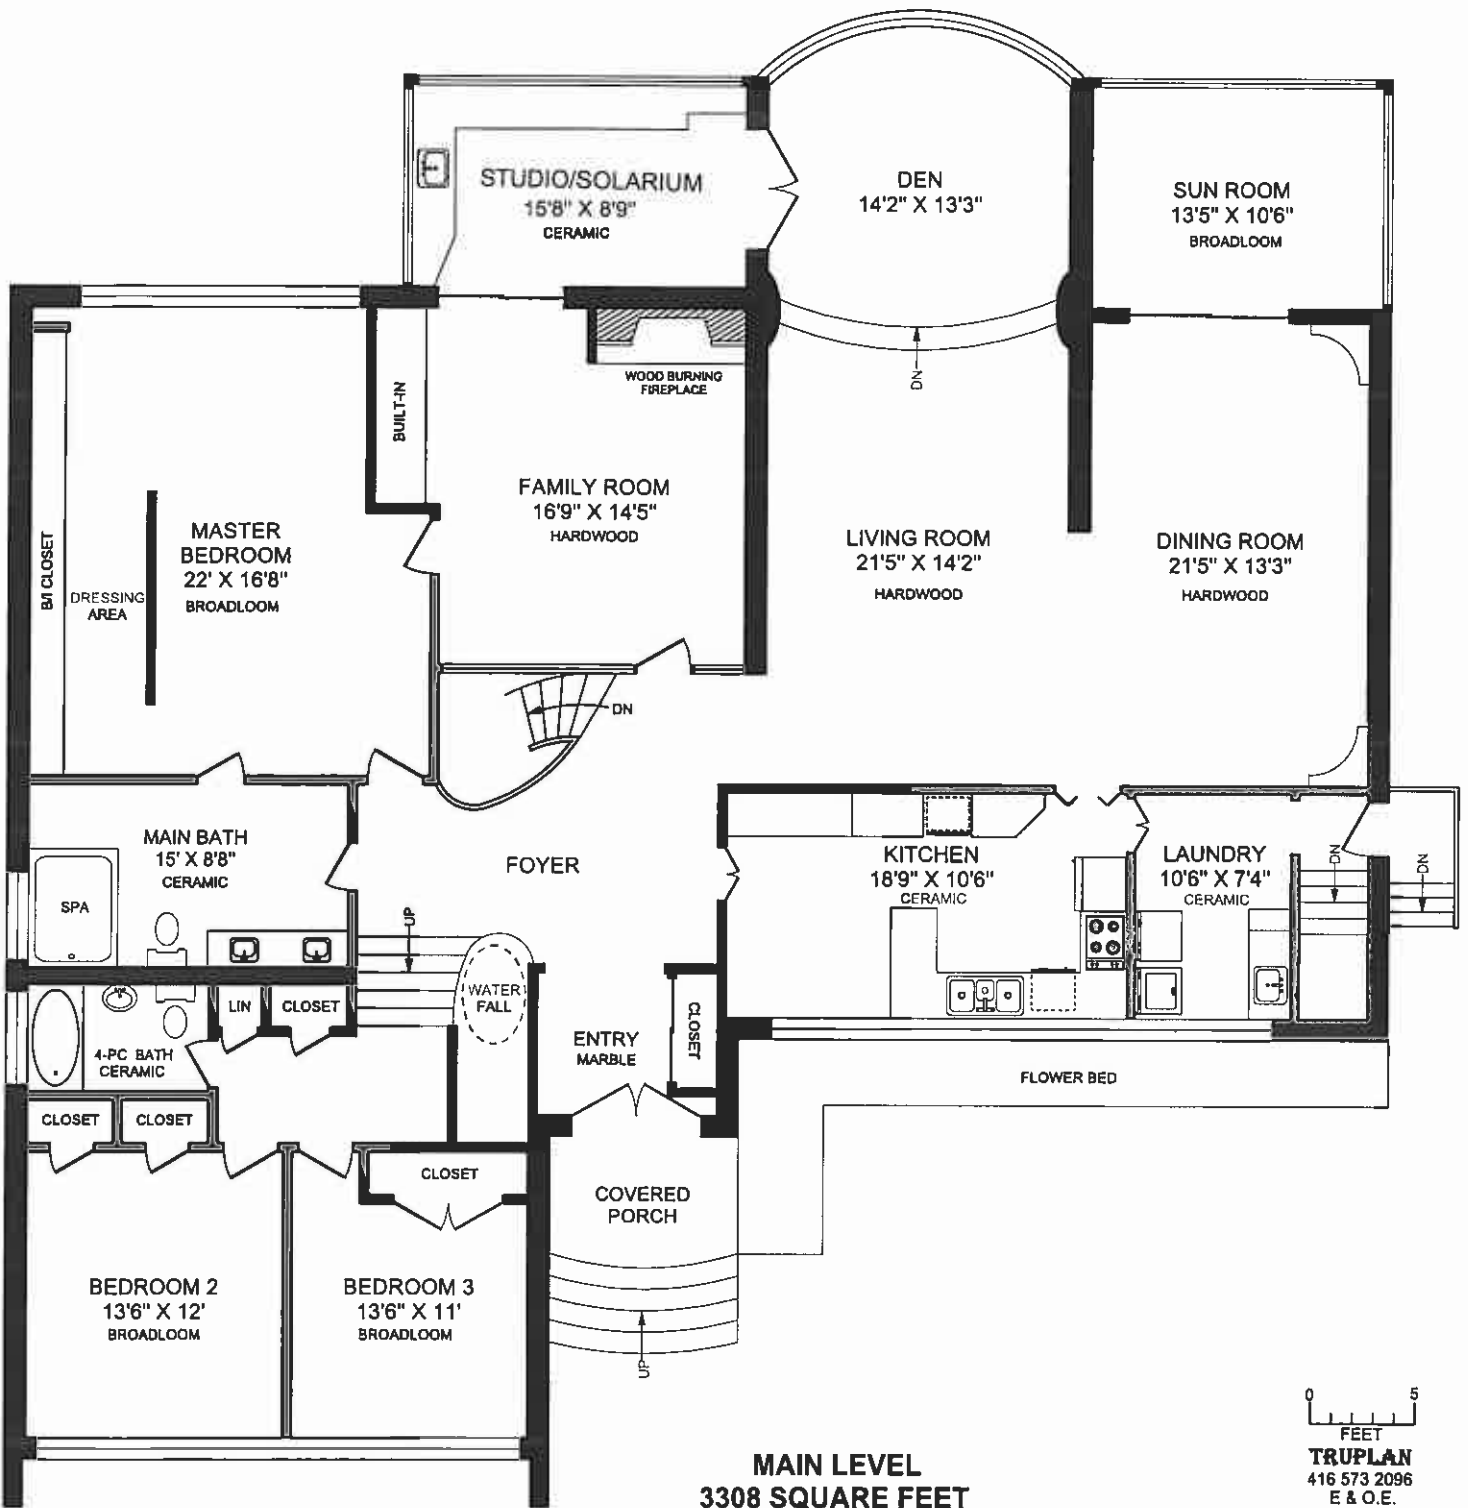

58 TIMBERLANE DRIVE

MAIN LEVEL
3308 SQUARE FEET

TRUPLAN
416 573 2096
E & O.E.

Floor plan may not be 100% accurate.