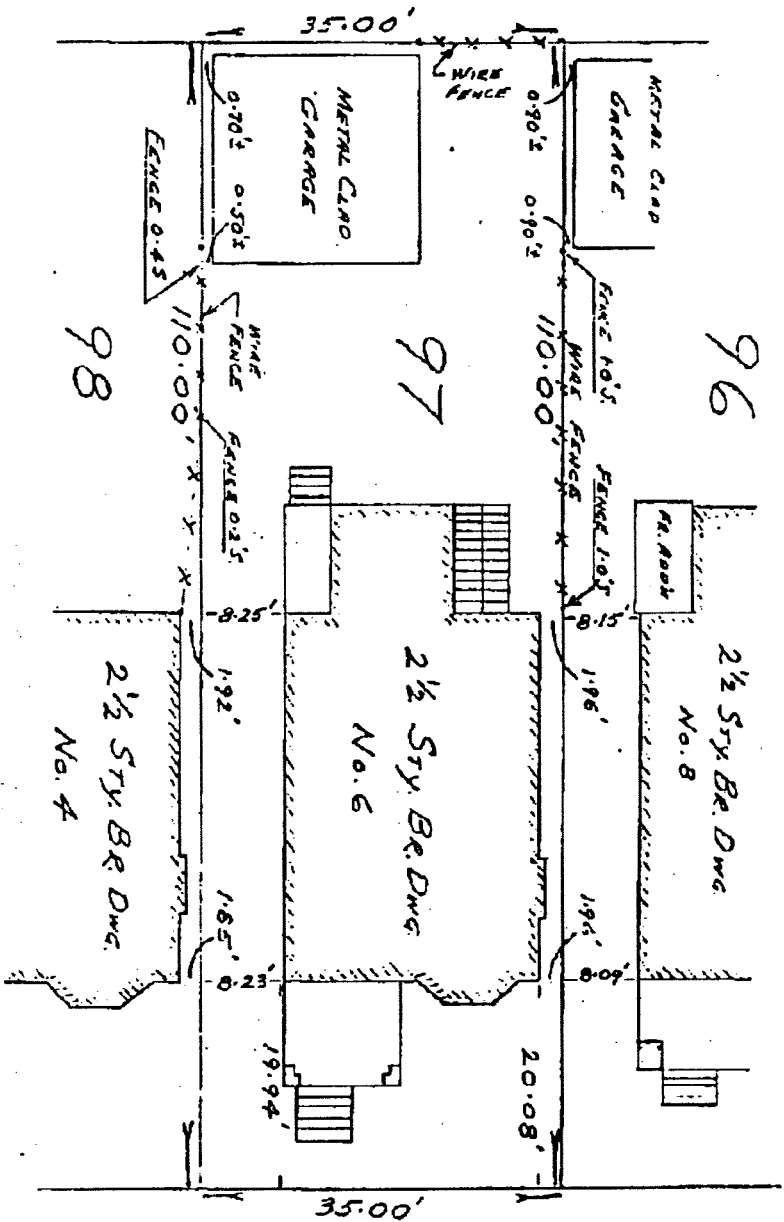

PLAN SHOWING

LOT 97, PLAN D-1364

CITY OF TORONTO

MUNICIPALITY OF METROPOLITAN TORONTO

SCALE: 1" = 15' FT

GLENHOLME AVE.

WASSEN, J. L. P. 83
DOR

REF. NO. 63-3