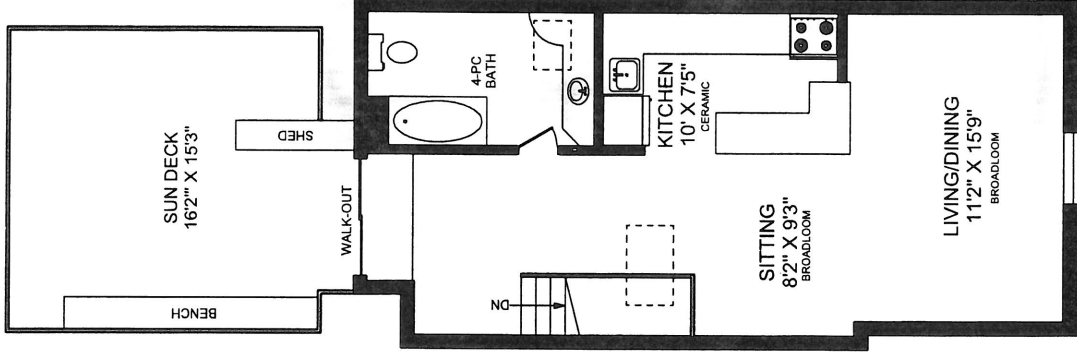

67 BRUNSWICK AVENUE

0 5  
FEET  
TRUPLAN  
416 573 2096  
E & O.E.  
Floor plan may not be 100% accurate.