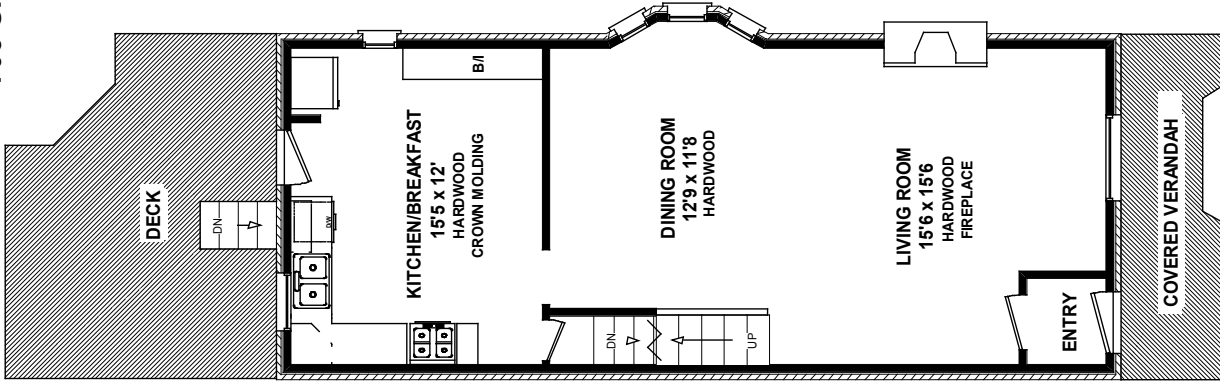

703 SHAW STREET

Please Note: Measurements may not be 100% accurate. Floor Plans are provided for convenience and are to be used as a guideline only.  
 FLOORPLAN PLUS 905-471-1026

**LOWER LEVEL**  
676 SQ FT

**MAIN FLOOR**  
688 SQ FT

**SECOND FLOOR**  
695 SQ FT

**THIRD FLOOR**  
453 SQ FT