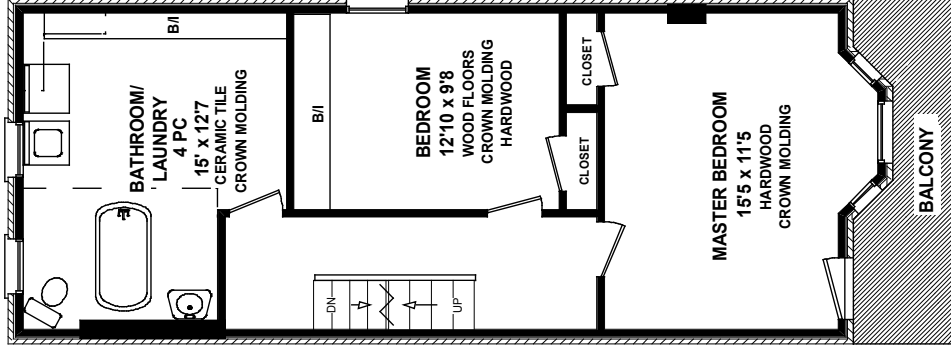

703 SHAW STREET

Please Note: Measurements may not be 100% accurate. Floor Plans are provided for convenience and are to be used as a guideline only.  
 FLOORPLAN PLUS 905-471-1026

**LOWER LEVEL**  
676 SQ FT

**MAIN FLOOR**  
688 SQ FT

**SECOND FLOOR**  
695 SQ FT

**THIRD FLOOR**  
453 SQ FT