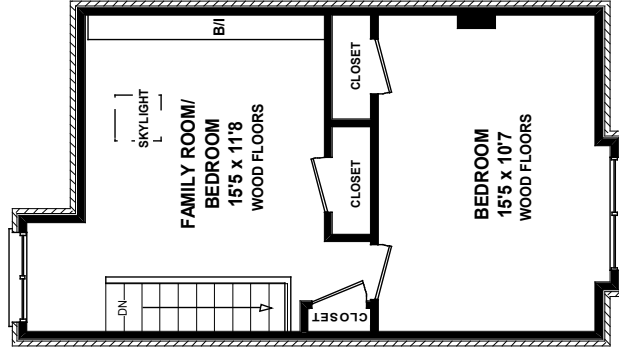

703 SHAW STREET

Please Note: Measurements may not be 100% accurate. Floor Plans are provided for convenience and are to be used as a guideline only.  
 FLOORPLAN PLUS 905-471-1026

**LOWER LEVEL**  
676 SQ FT

**MAIN FLOOR**  
688 SQ FT

**SECOND FLOOR**  
695 SQ FT

**THIRD FLOOR**  
453 SQ FT