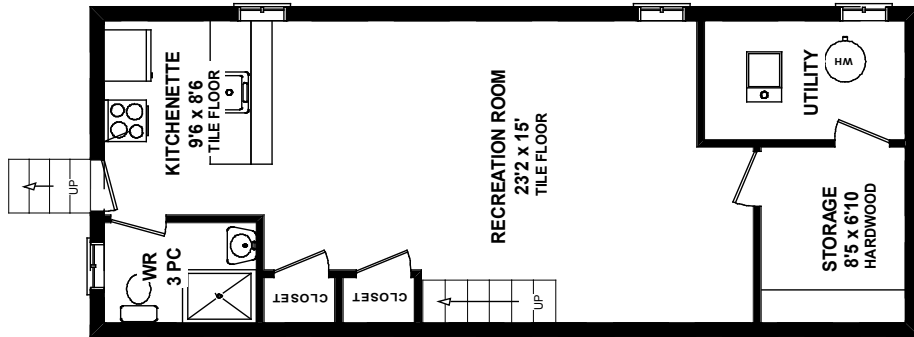

703 SHAW STREET

Please Note: Measurements may not be 100% accurate. Floor Plans are provided for convenience and are to be used as a guideline only.  
 FLOORPLAN PLUS 905-471-1026

**LOWER LEVEL**  
676 SQ FT

**MAIN FLOOR**  
688 SQ FT

**SECOND FLOOR**  
695 SQ FT

**THIRD FLOOR**  
453 SQ FT