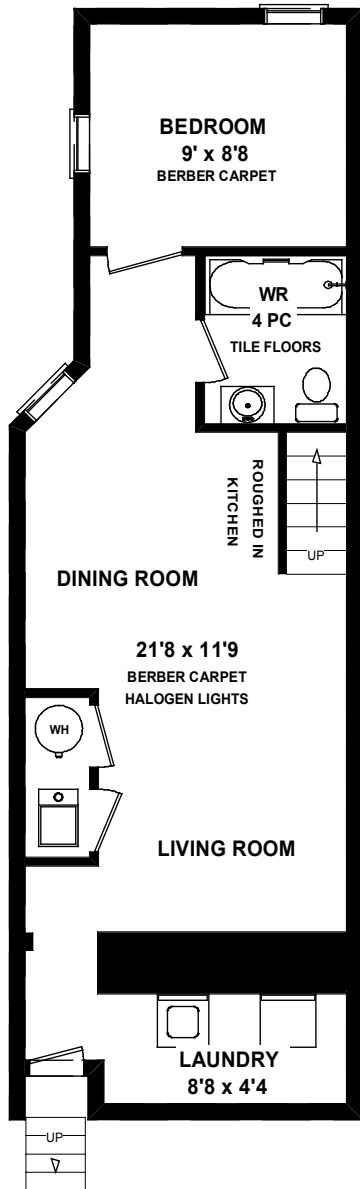

843 SHAW STREET

LOWER LEVEL
702 SQ FT

MAIN FLOOR
649 SQ FT

SECOND FLOOR
588 SQ FT

Please Note: Measurements may not be 100% accurate. Floor Plans are provided for convenience and are to be used as a guideline only.

FLOORPLAN PLUS 905-471-1026