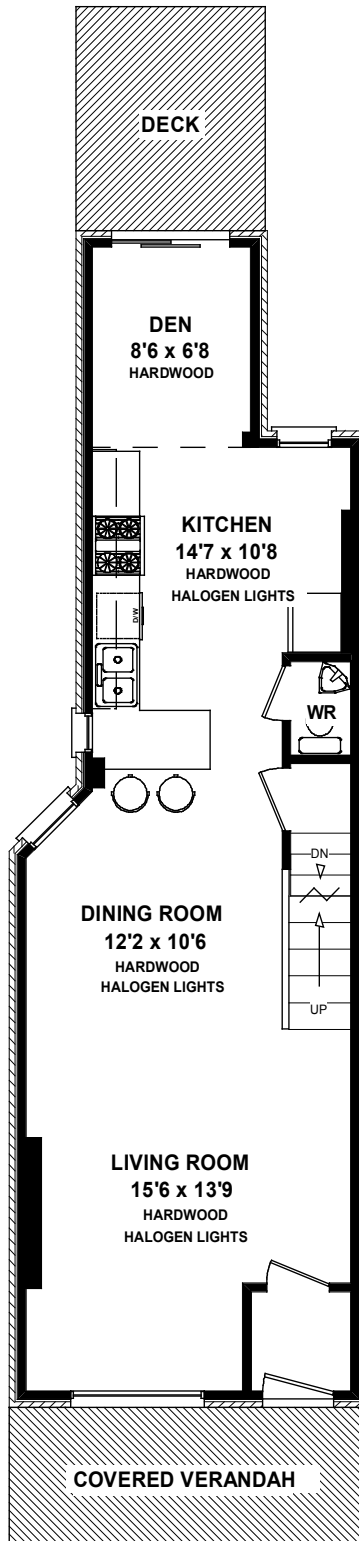

843 SHAW STREET

LOWER LEVEL
702 SQ FT

MAIN FLOOR
649 SQ FT

SECOND FLOOR
588 SQ FT

Please Note: Measurements may not be 100% accurate. Floor Plans are provided for convenience and are to be used as a guideline only.