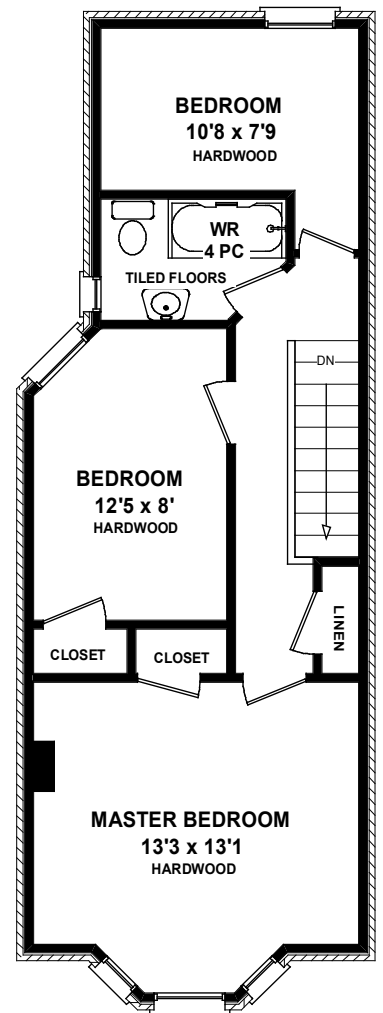

843 SHAW STREET

LOWER LEVEL
702 SQ FT

MAIN FLOOR
649 SQ FT

SECOND FLOOR
588 SQ FT

Please Note: Measurements may not be 100% accurate. Floor Plans are provided for convenience and are to be used as a guideline only.