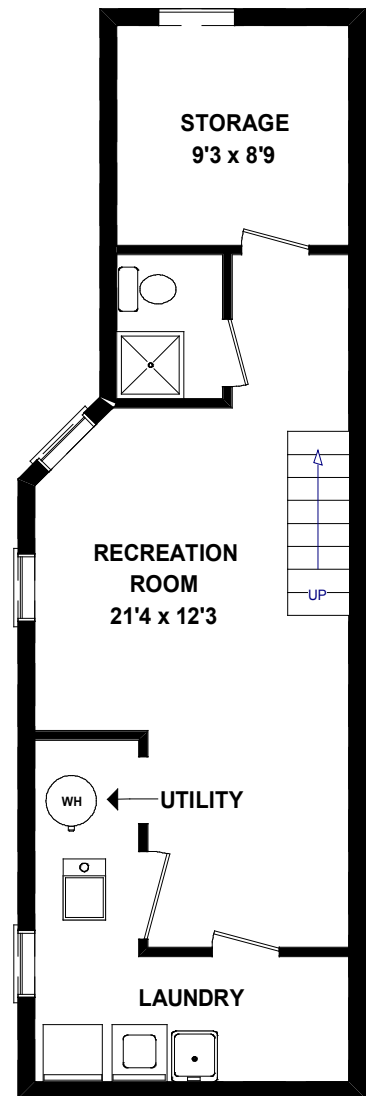

# 87 OLIVE AVE

Please Note: Measurements may not be 100% accurate. Floor Plans are provided for convenience and are to be used as a guideline only.

FLOORPLAN PLUS 905-471-1026

**MAIN FLOOR**  
589 SQ FT

**SECOND FLOOR**  
602 SQ FT

**LOWER LEVEL**  
589 SQ FT