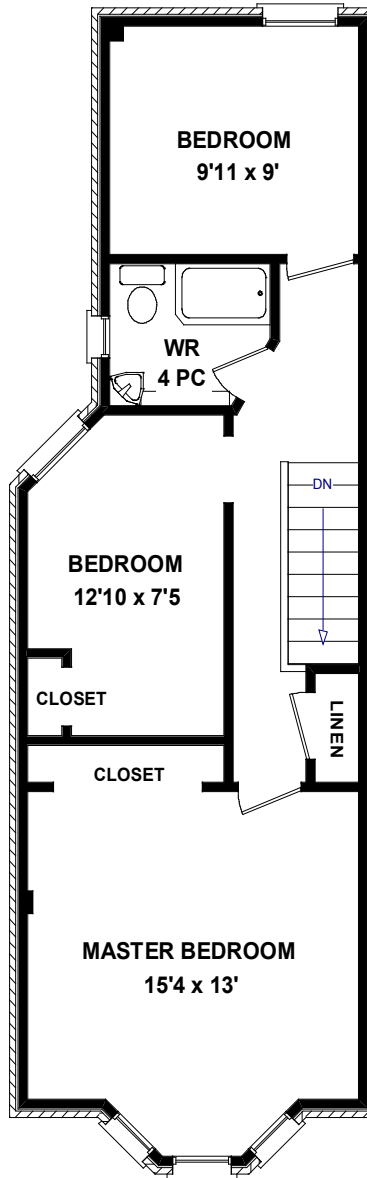

# 87 OLIVE AVE

Please Note: Measurements may not be 100% accurate. Floor Plans are provided for convenience and are to be used as a guideline only.

FLOORPLAN PLUS 905-471-1026

**MAIN FLOOR**  
589 SQ FT

**SECOND FLOOR**  
602 SQ FT

**LOWER LEVEL**  
589 SQ FT