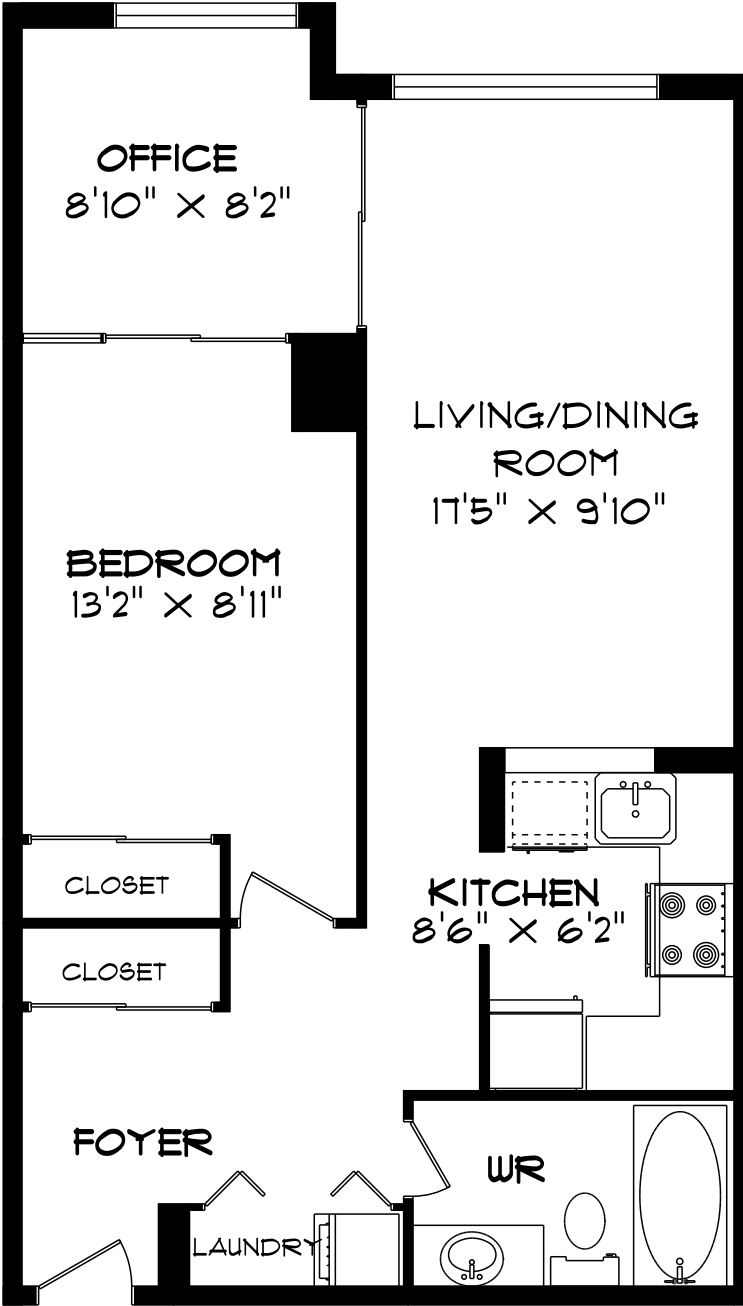

92 KING STREET E
UNIT 1601

PLANiT
-MEASURING-

OCT - 08

ROOM SIZES SHOULD BE CONSIDERED APPROXIMATE
SINCE MEASUREMENTS ARE SUBJECT TO CERTIFICATION, E & DE.

416-361-5999

MAIN FLOOR
674 SQUARE FT