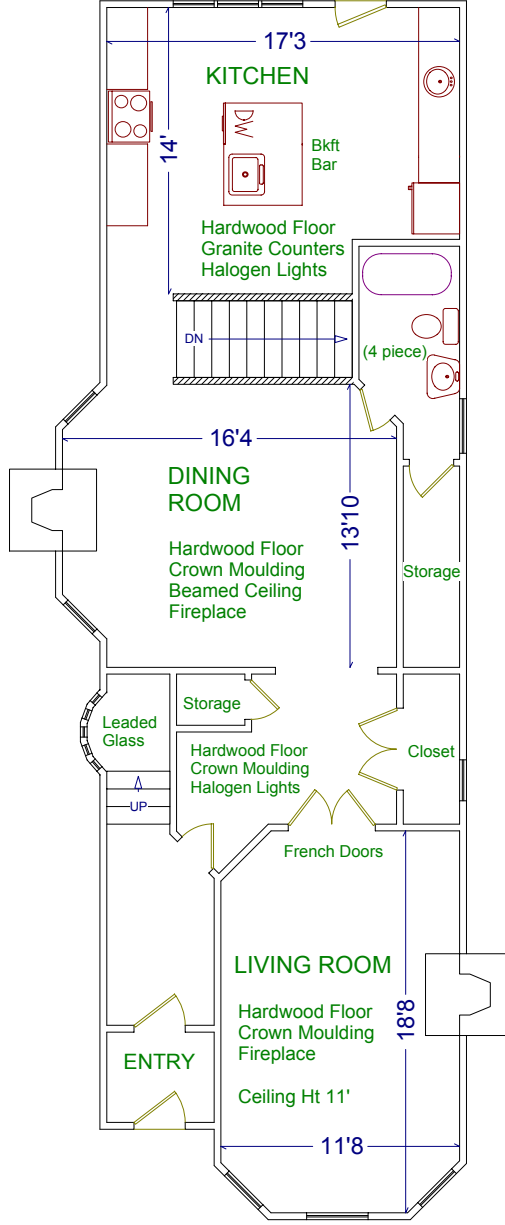

92 MADISON AVENUE

LOWER (940 sq ft) Walk-up

MAIN (1,060 sq ft) Walk-out

SECOND (1,060 sq ft)

THIRD (990 sq ft)

Stained Glass Highlights

Please note: Measurements may not be 100% accurate. Floor plans are provided for convenience and are to be used as a guideline only.