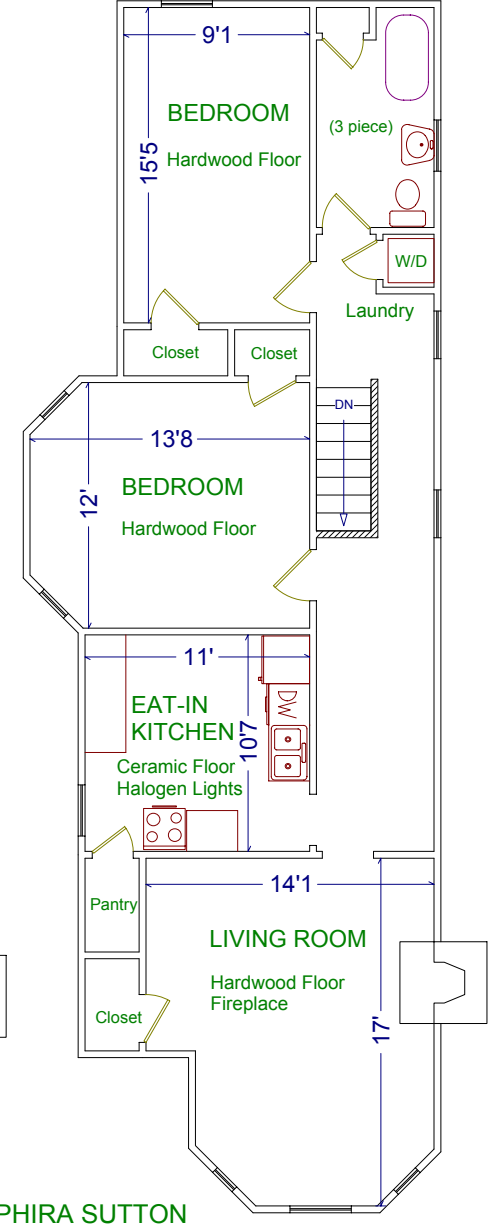

92 MADISON AVENUE

LOWER (940 sq ft) Walk-up

MAIN (1,060 sq ft) Walk-out

SECOND (1,060 sq ft)

THIRD (990 sq ft)

Stained Glass Highlights

Please note: Measurements may not be 100% accurate. Floor plans are provided for convenience and are to be used as a guideline only.