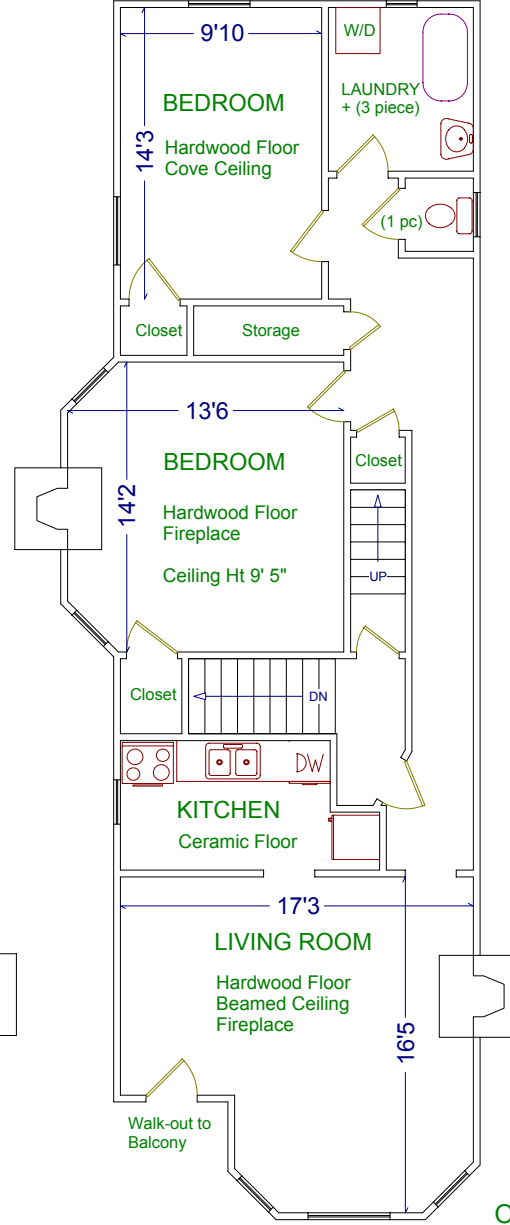

92 MADISON AVENUE

LOWER (940 sq ft) Walk-up

MAIN (1,060 sq ft) Walk-out

SECOND (1,060 sq ft)

THIRD (990 sq ft)

Stained Glass Highlights

Please note: Measurements may not be 100% accurate. Floor plans are provided for convenience and are to be used as a guideline only.