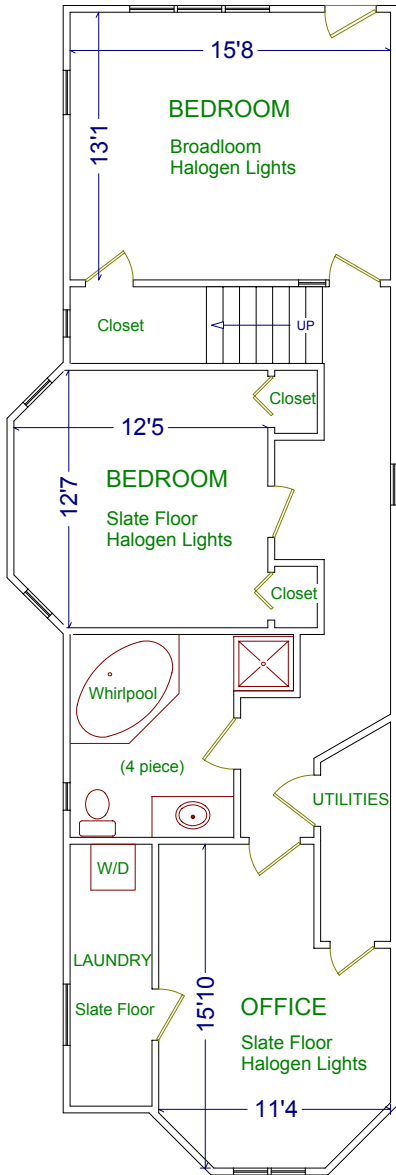

92 MADISON AVENUE

LOWER (940 sq ft) Walk-up

MAIN (1,060 sq ft) Walk-out

SECOND (1,060 sq ft)

THIRD (990 sq ft)

Stained Glass Highlights

Please note: Measurements may not be 100% accurate. Floor plans are provided for convenience and are to be used as a guideline only.