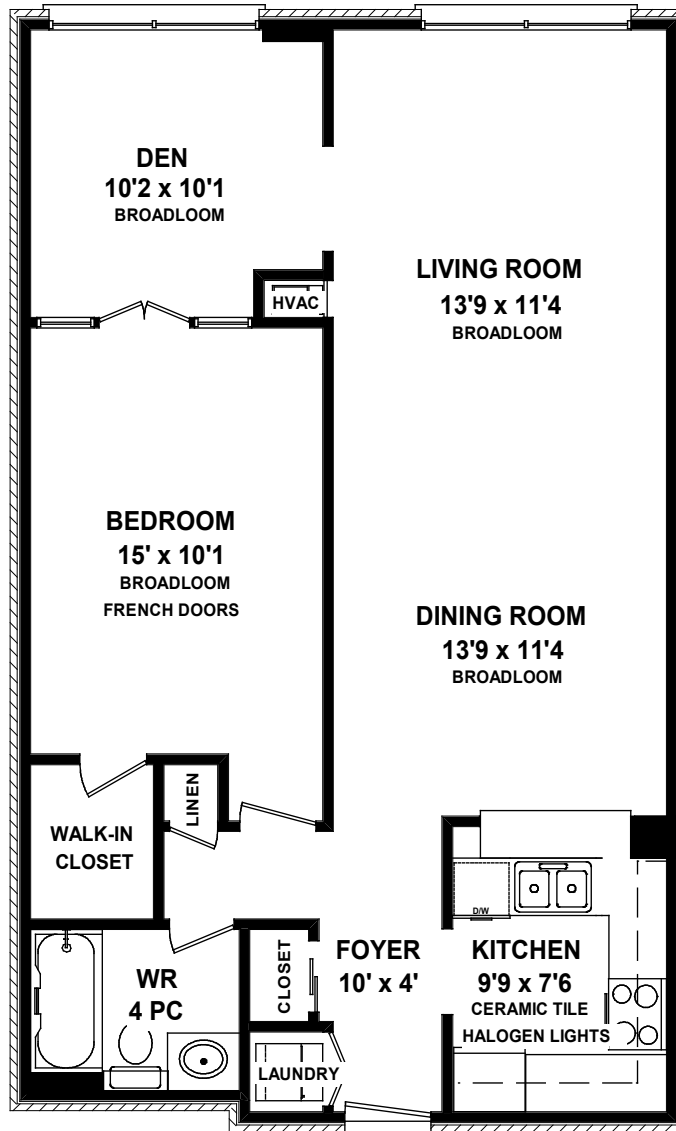

Please Note: Measurements may not be 100% accurate. Floor Plans are provided for convenience and are to be used as a guideline only.

FLOORPLAN PLUS 905-471-1026

**95 PRINCE ARTHUR AVE  
SUITE 213  
902 SQ FT**