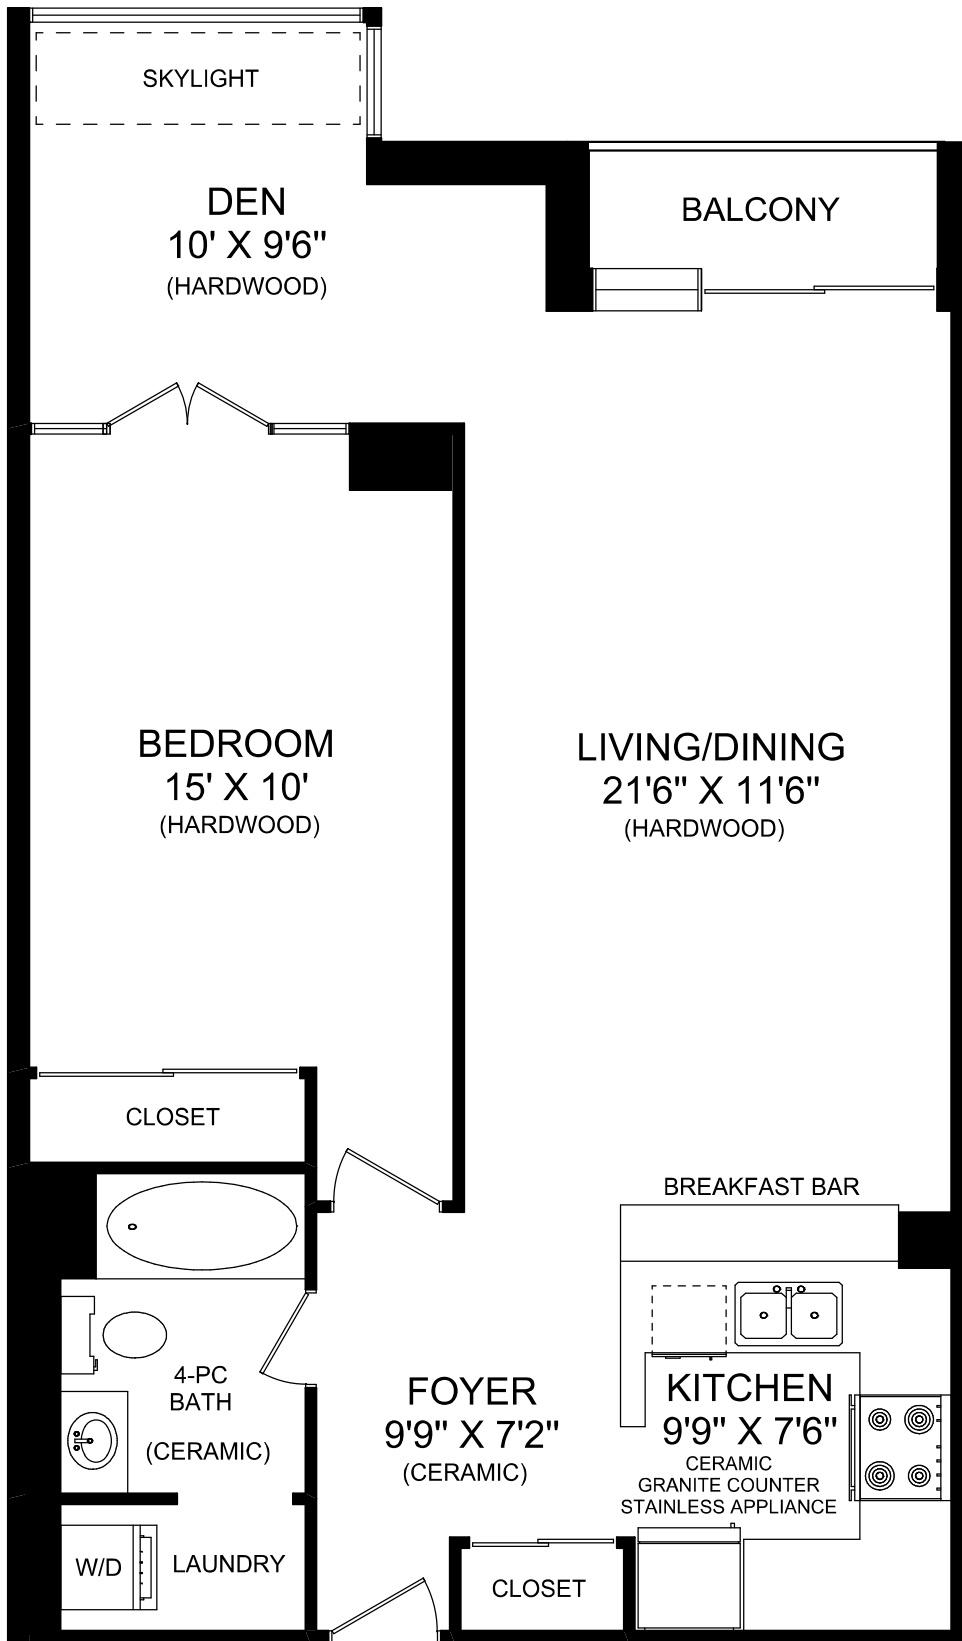

95 PRINCE ARTHUR AVENUE, SUITE 715

816 SQUARE FEET

TRUPLAN

416 573 2096

E & O.E.

Floor plan may not be 100% accurate.