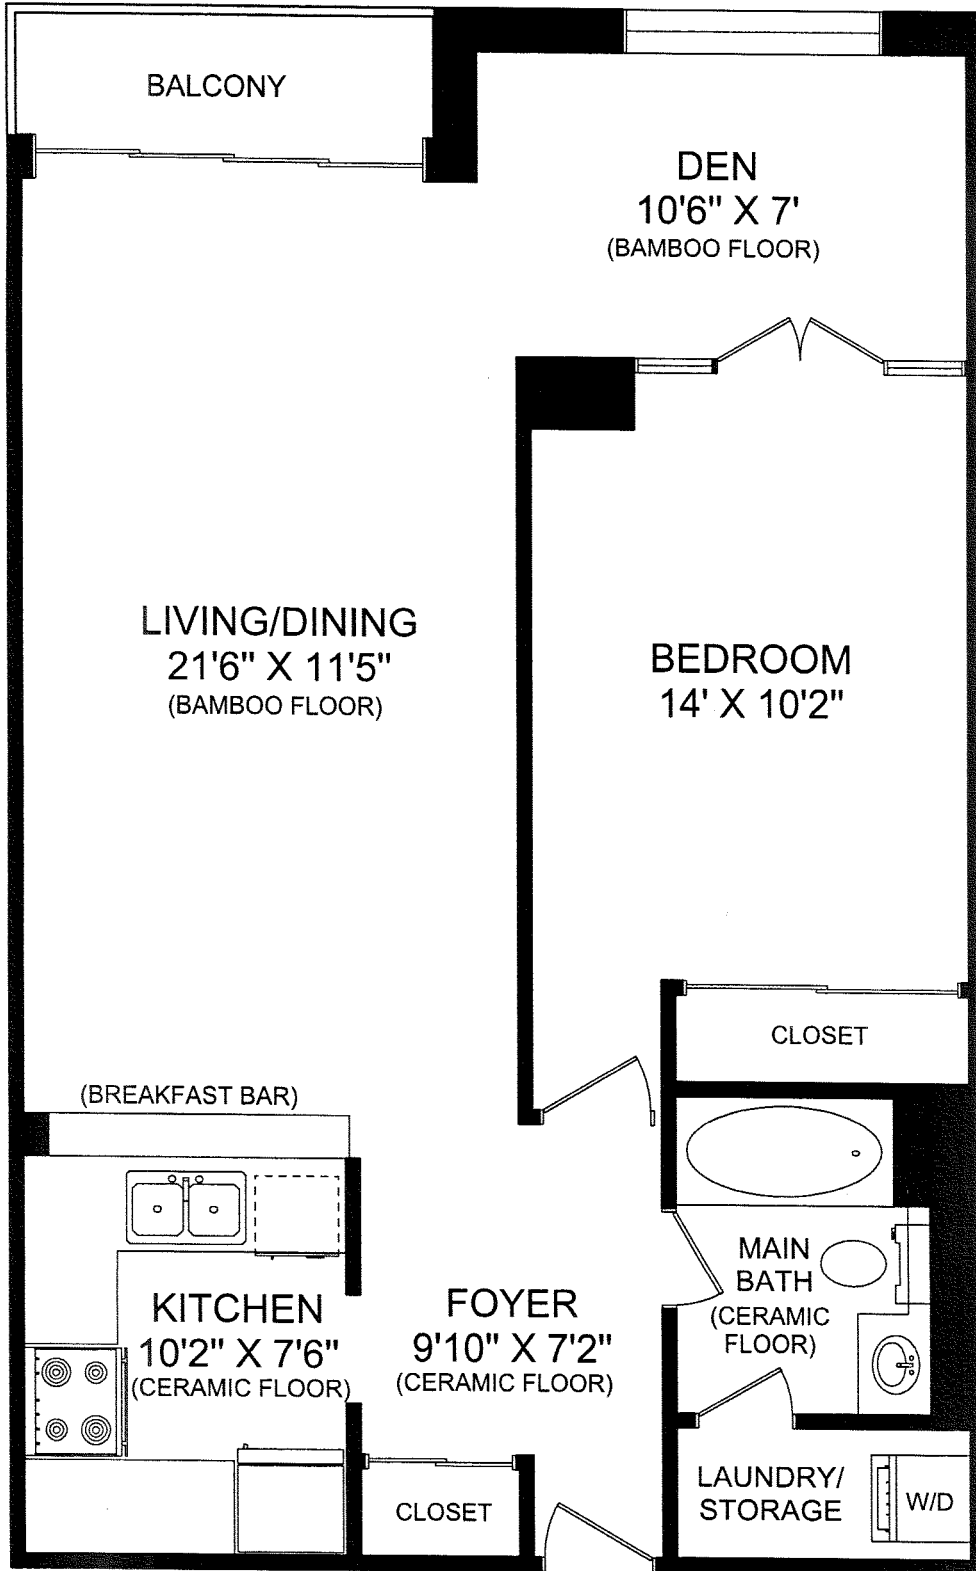

95 PRINCE ARTHUR AVENUE, SUITE 716

782 SQUARE FEET
(CEILING HEIGHT : 8'-0")

Floor plan, measurements and area may not be 100% accurate.