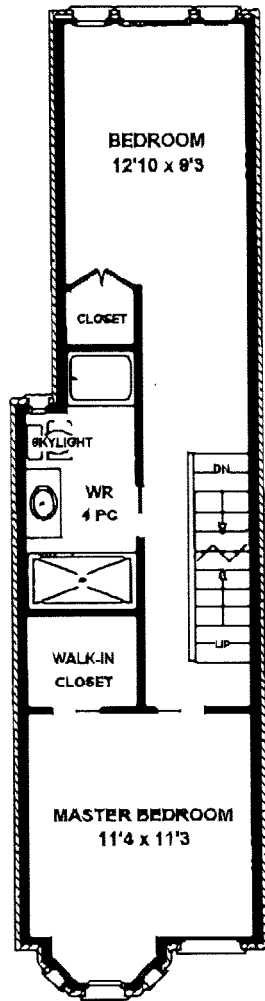

96 BORDEN ST

MAIN FLOOR
665 SQ FT

SECOND FLOOR
589 SQ FT

THIRD FLOOR
260 SQ FT

LOWER LEVEL
653 SQ FT

Please Note: Measurements may not be 100% accurate. Floor Plans are provided for convenience and are to be used as a guideline only.
FLOORPLAN PLUS 905-471-1028