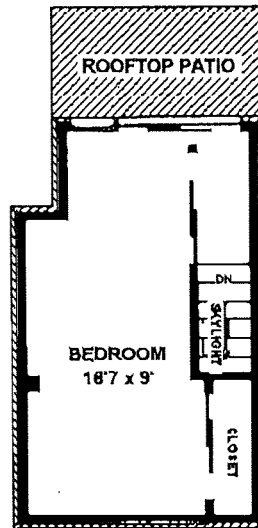

96 BORDEN ST

MAIN FLOOR
665 SQ FT

SECOND FLOOR
589 SQ FT

THIRD FLOOR
260 SQ FT

LOWER LEVEL
653 SQ FT

Please Note: Measurements may not be 100% accurate. Floor Plans are provided for convenience and are to be used as a guideline only.
FLOORPLAN PLUS 905-471-1028