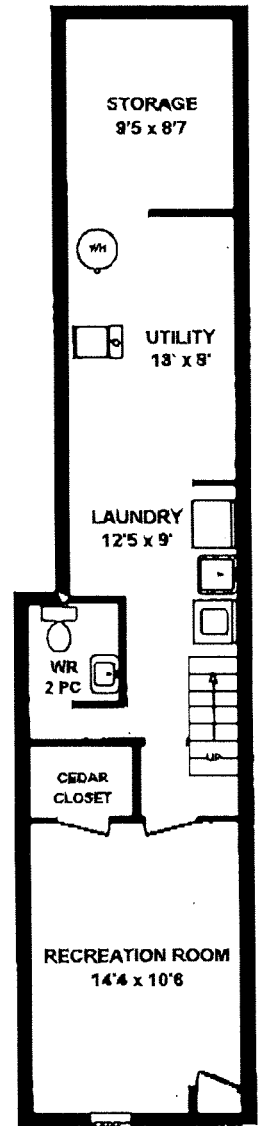

96 BORDEN ST

MAIN FLOOR
665 SQ FT

SECOND FLOOR
589 SQ FT

THIRD FLOOR
260 SQ FT

LOWER LEVEL
653 SQ FT

Please Note: Measurements may not be 100% accurate. Floor Plans are provided for convenience and are to be used as a guideline only.
FLOORPLAN PLUS 905-471-1028