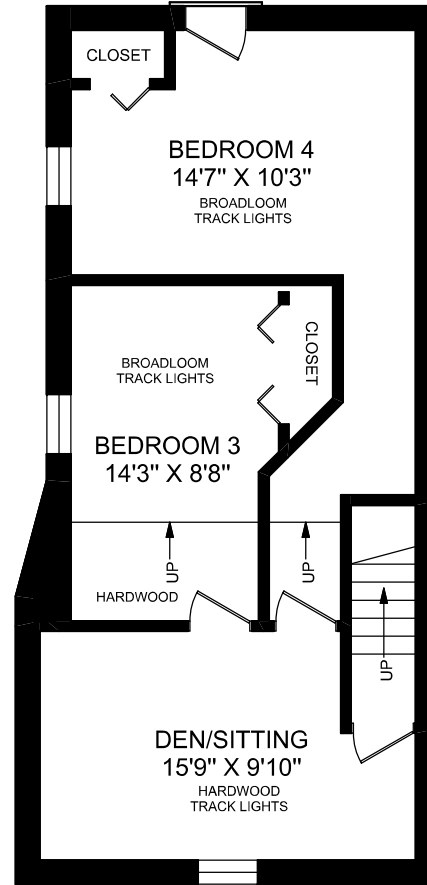

974 SHAW STREET

416 573 2096
E & O.E

FLOORPLAN MAY NOT BE 100% ACCURATE.