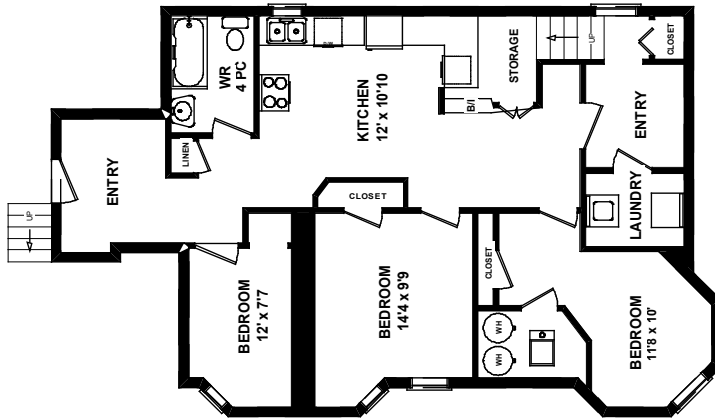

98 ADMIRAL ROAD

LOWER LEVEL
1135 SQ FT

MAIN FLOOR
1213 SQ FT

SECOND FLOOR
1267 SQ FT

THIRD FLOOR
851 SQ FT