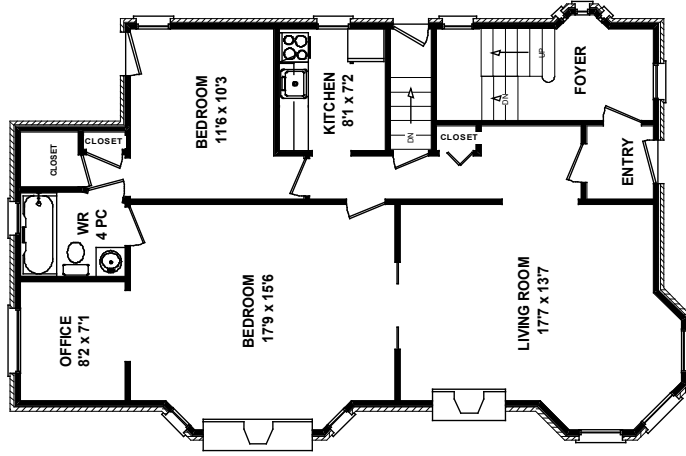

98 ADMIRAL ROAD

LOWER LEVEL
1135 SQ FT

MAIN FLOOR
1213 SQ FT

SECOND FLOOR
1267 SQ FT

THIRD FLOOR
851 SQ FT