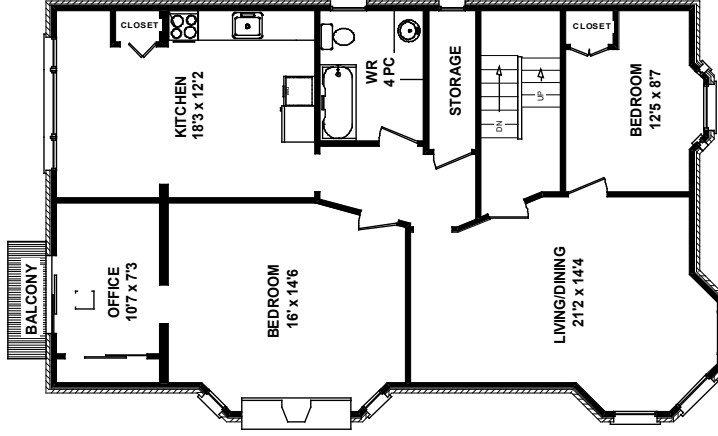

98 ADMIRAL ROAD

LOWER LEVEL
1135 SQ FT

MAIN FLOOR
1213 SQ FT

SECOND FLOOR
1267 SQ FT

THIRD FLOOR
851 SQ FT