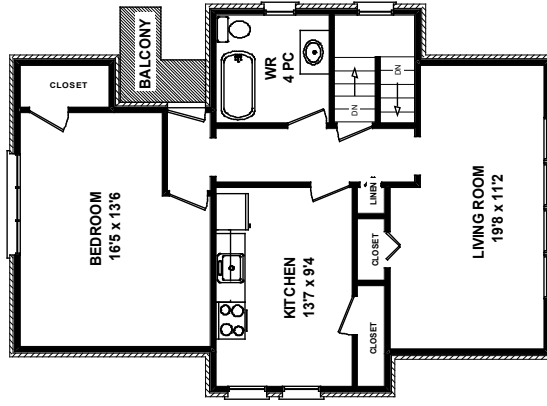

98 ADMIRAL ROAD

LOWER LEVEL
1135 SQ FT

MAIN FLOOR
1213 SQ FT

SECOND FLOOR
1267 SQ FT

THIRD FLOOR
851 SQ FT