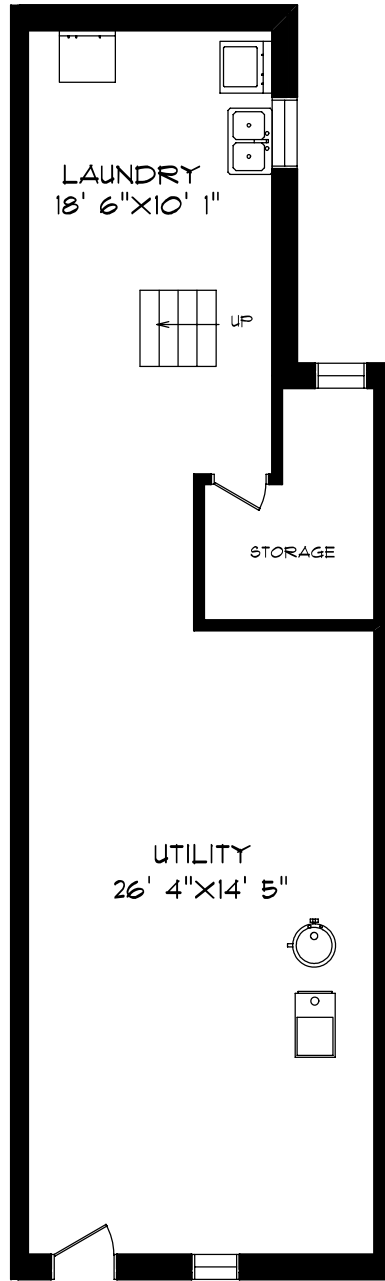

115 HOWLAND AVENUE

PLANIT
MEASURING

SEPTEMBER - 05

ROOM SIZES SHOULD BE CONSIDERED APPROXIMATE
SINCE MEASUREMENTS ARE SUBJECT TO CERTIFICATION, E & OE.

416-361-5999

BASEMENT
782 SQUARE FEET