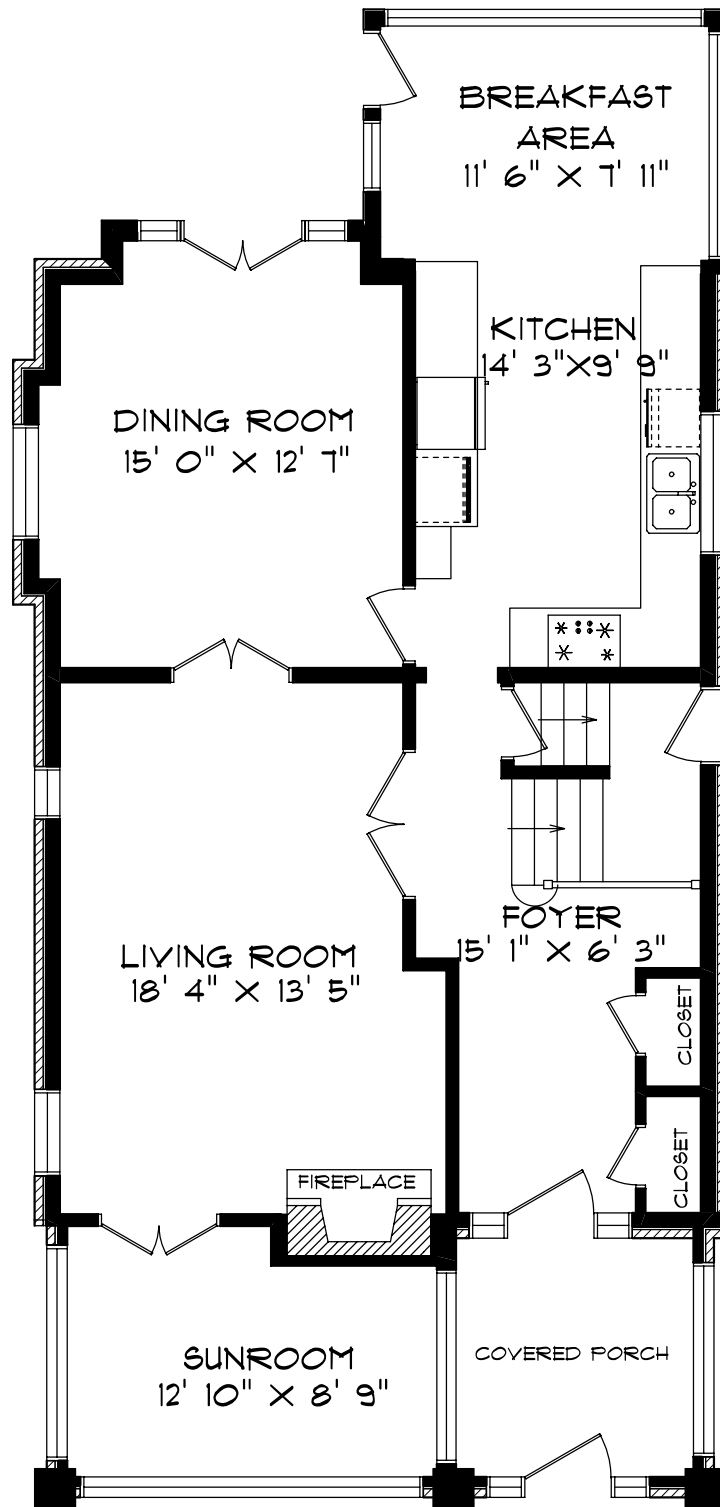

79 BRAEMORE GARDENS

0 5
FEET
PLANIT
MEASURING

JANUARY - 05

MAIN FLOOR 1071 SQUARE FEET

ROOM SIZES SHOULD BE CONSIDERED APPROXIMATE
SINCE MEASUREMENTS ARE SUBJECT TO CERTIFICATION, E & OE.
416-361-5999