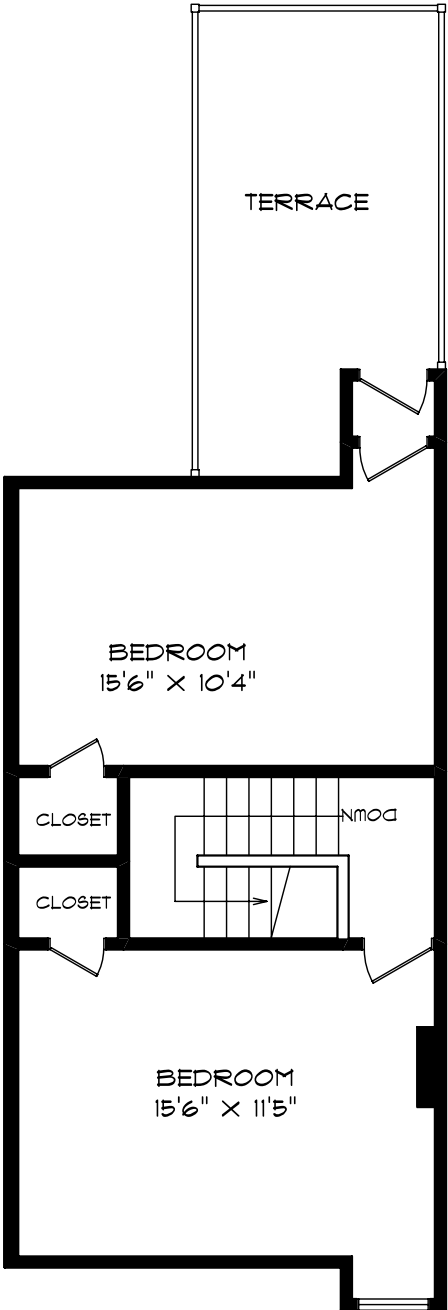

523 BRUNSWICK AVENUE

THIRD FLOOR  
505 SQUARE FEET

**PLANIT**  
MEASURING

OCTOBER - 05

ROOM SIZES SHOULD BE CONSIDERED APPROXIMATE  
SINCE MEASUREMENTS ARE SUBJECT TO CERTIFICATION, E & DE.

416-361-5999