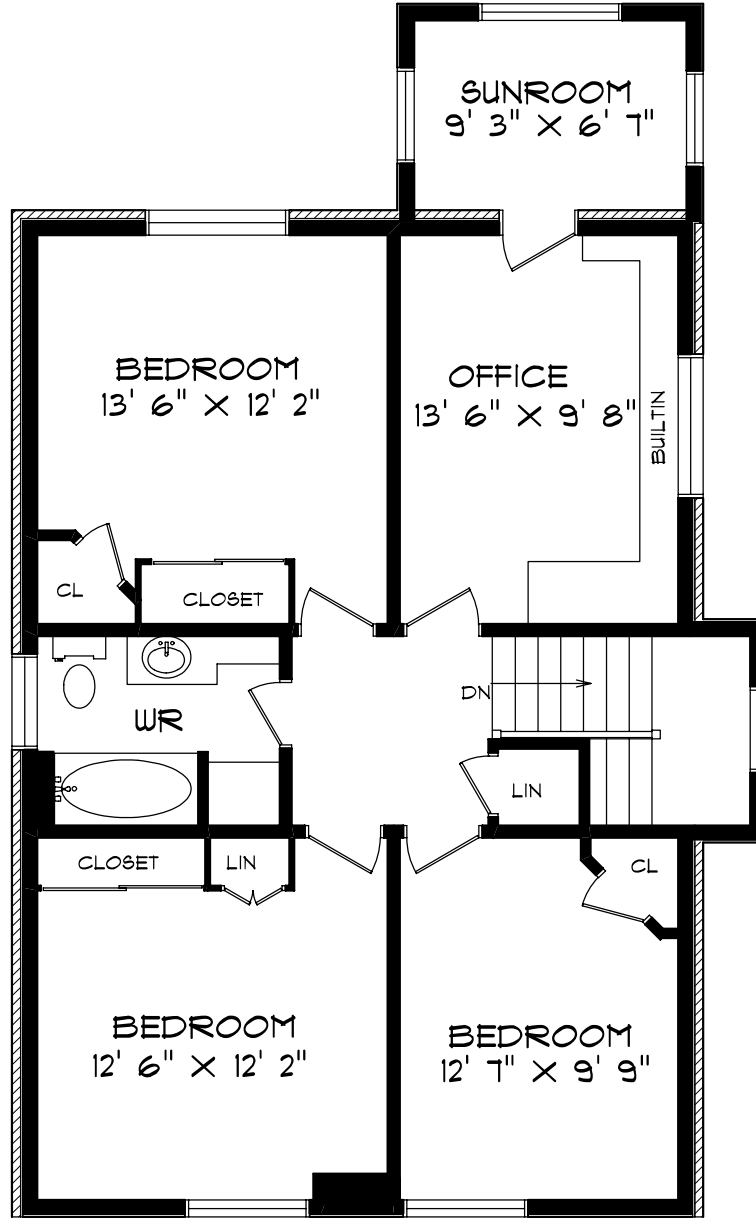

79 BRAEMORE GARDENS

PLANiT
MEASURING

JANUARY - 05

ROOM SIZES SHOULD BE CONSIDERED APPROXIMATE
SINCE MEASUREMENTS ARE SUBJECT TO CERTIFICATION, E & OE.

416-361-5999

SECOND FLOOR
932 SQUARE FEET